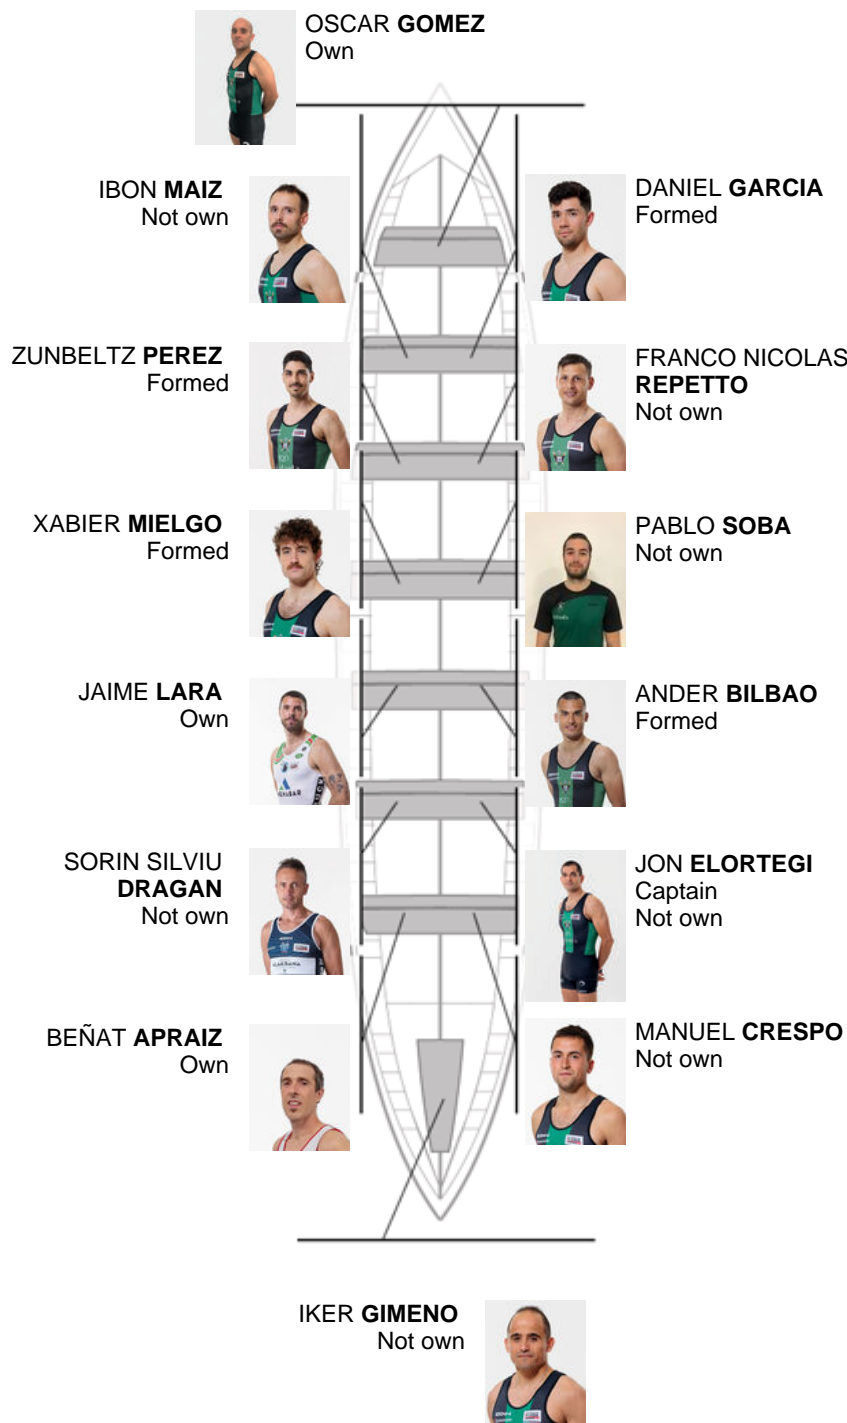

	Club	Time	Dif.	%	Points
11	KAIKU BEREZ GALANTA	21:57,46	01:22.14	106.64%	2

Coach
JOSE LUIS KORTA

Delegate
IÑAKI MENDIKOTE

Firma y sello

Subtitutes

~~Ripper~~
~~BERNABE MENDIACIAN~~
~~MANUEL CRESPO~~
~~Estroch~~