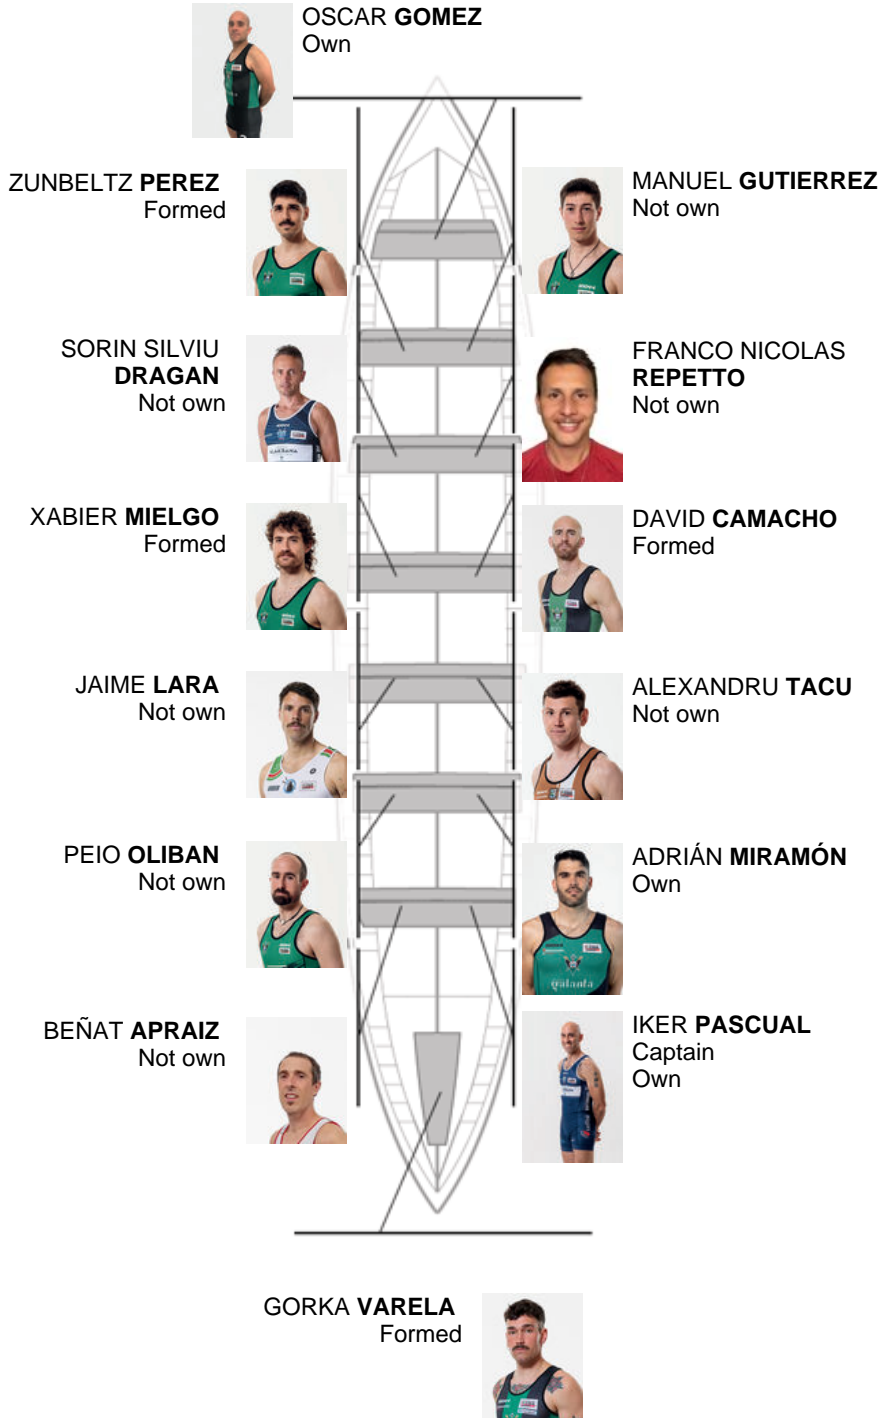

	Club	Time	Dif.	%	Points
4	KAIKU	19:47,70	00:25.06	102,15%	9

Coach
JOSE LUIS
KORTA

Delegate
ANDONI
GARCÍA GARCÍA

Firma y sello

Subtitutes

Rolander
~~ROLANDER~~
~~ROLANDER~~
Rolander

Formed:4
Own: 3
Not own: 7