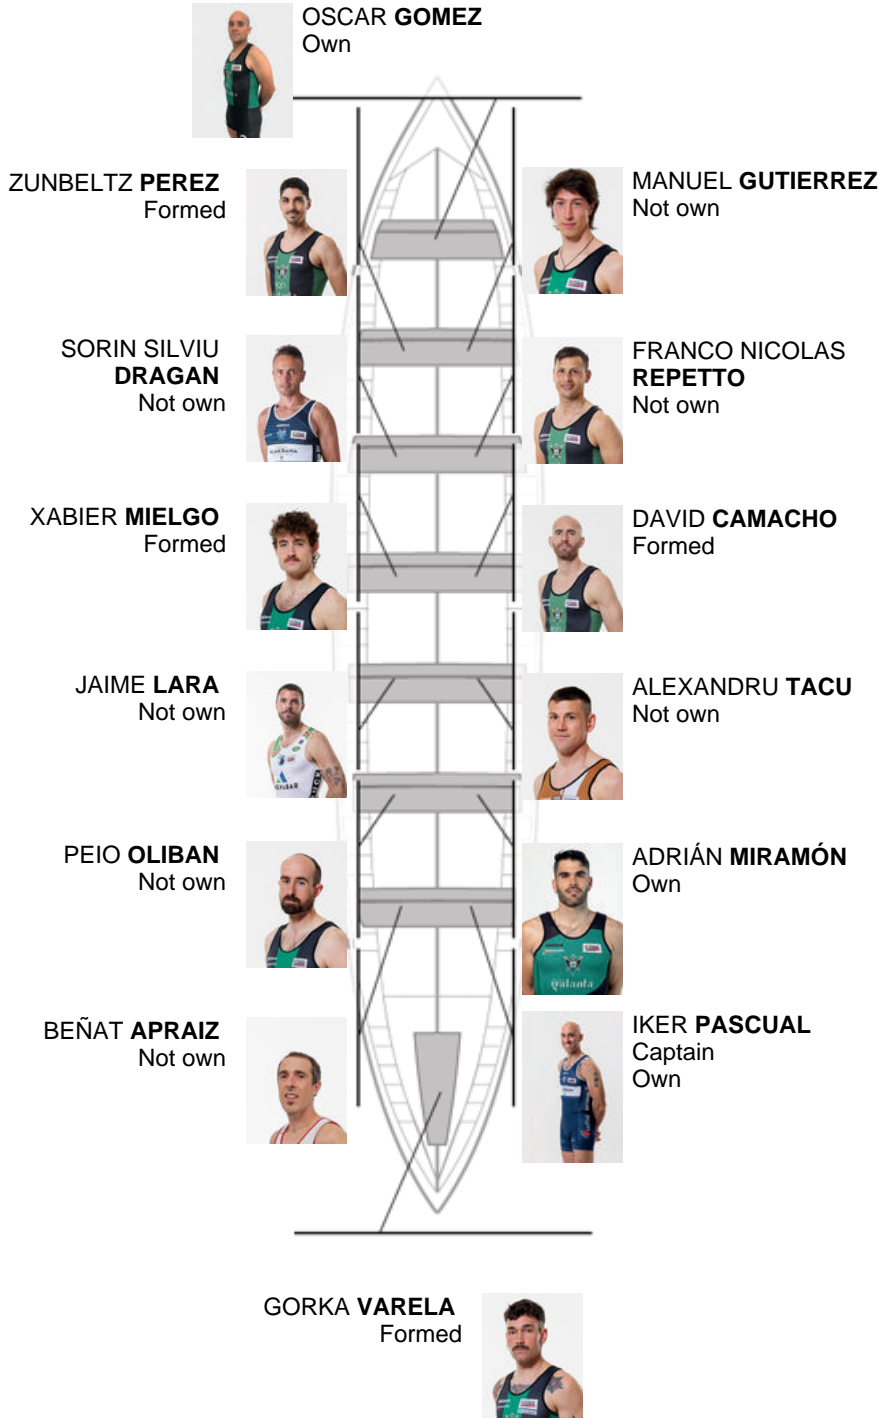

	Club	Time	Dif.	%	Points
4	KAIKU BEREZ GALANTA	19:47,70	00:25.06	102,15%	9

Coach
JOSE LUIS
KORTA

Delegate
ANDONI
GARCÍA GARCÍA

Firma y sello

Subtitutes

Rolander
~~ANDONI GARCÍA GARCÍA~~
~~ANDONI GARCÍA GARCÍA~~
Rolander