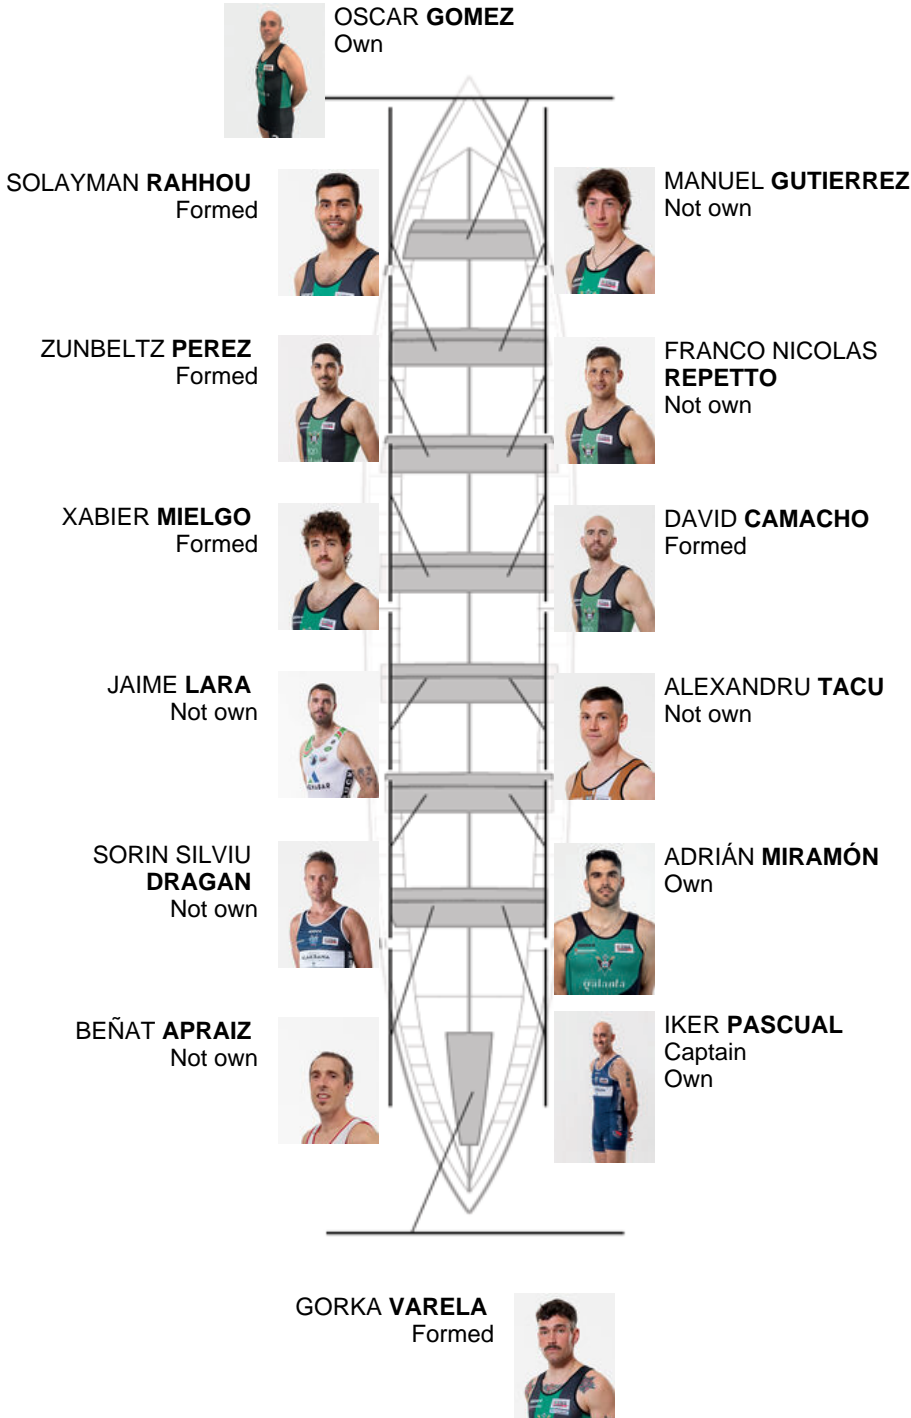

	Club	Time	Dif.	%	Points
6	KAIKU BEREZ GALANTA	19:58,74	00:30.26	102.58%	7

Coach
JOSE LUIS
KORTA

Delegate
ANDONI
GARCÍA GARCÍA

Firma y sello

Subtitutes

Rolander
~~ROLANDER~~
~~ROLANDER~~
Rolander

Formed:5
Own: 3
Not own: 6