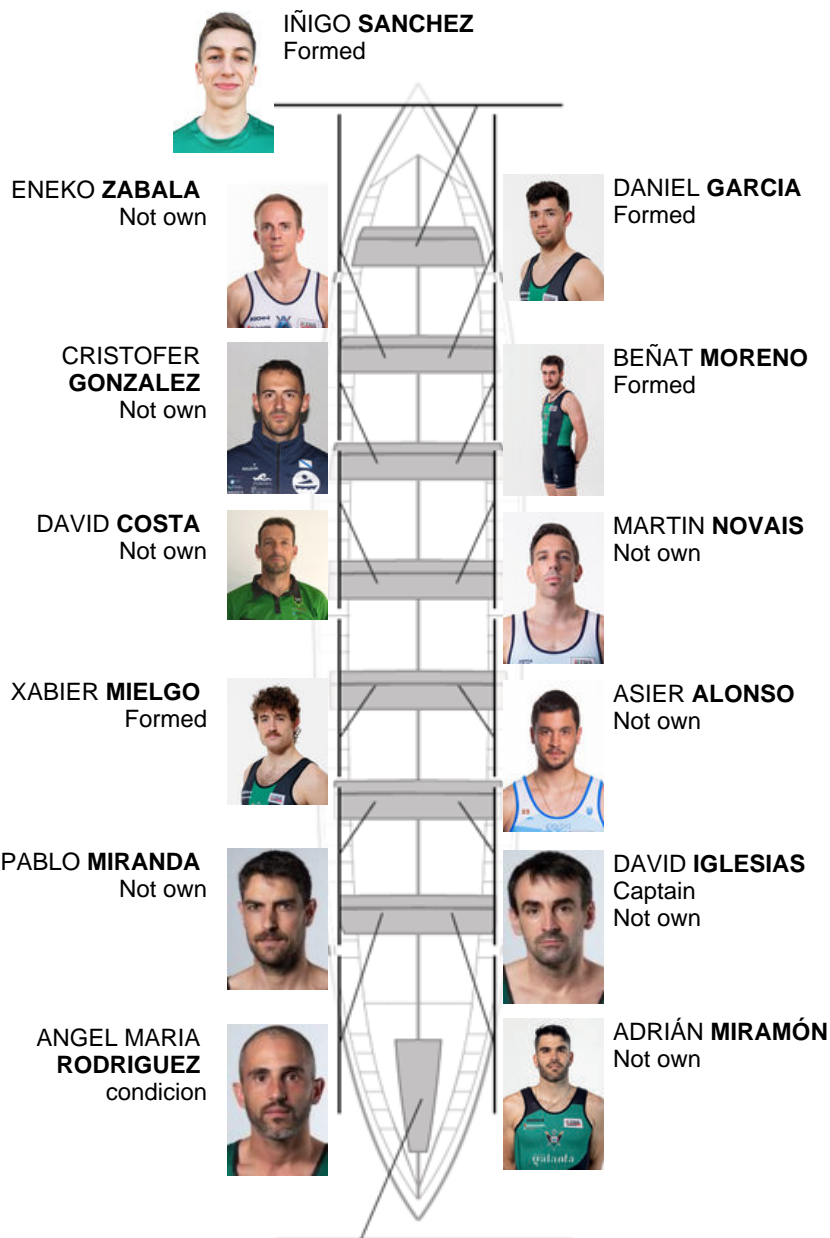

	Club	Time	Dif.	%	Points
6	KAIKU BEREZ GALANTA	20:14,98	00:19.20	101.60%	7

Coach
CARLOS
RODRÍGUEZ

Delegate
IÑAKI
MENDIKOTE

Firma y sello

Subtitutes

Rower/ skipper
~~BERNABE~~
~~BERNABE~~
ANDOIN
Not own
Formed