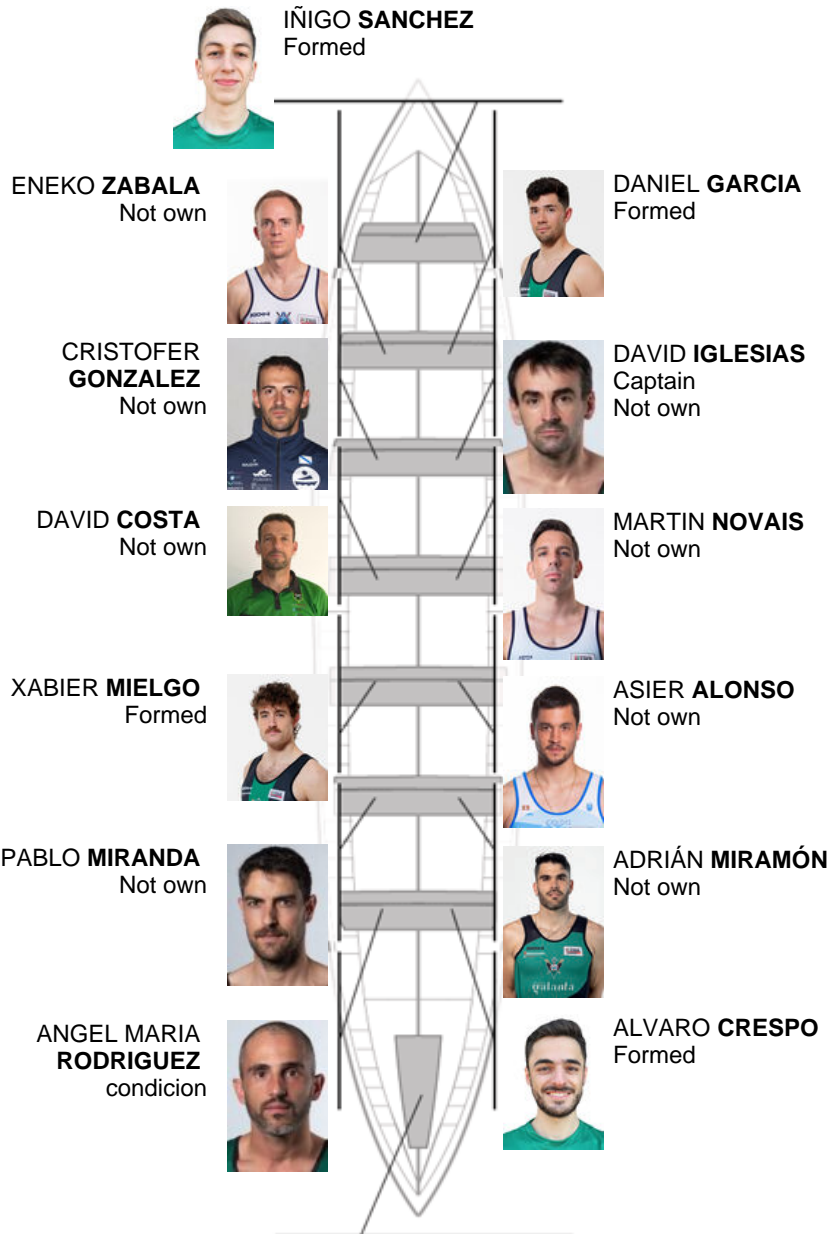

	Club	Time	Dif.	%	Points
8	KAIKU BEREZ GALANTA	20:14,84	00:35.20	102.98%	5

Coach  
CARLOS  
RODRÍGUEZ

Delegate  
IÑAKI  
MENDIKOTE

Firma y sello

**Subtitutes**

Rower/ skipper  
~~ANDINO~~  
~~ANDINO~~  
ANDINO  
Formed