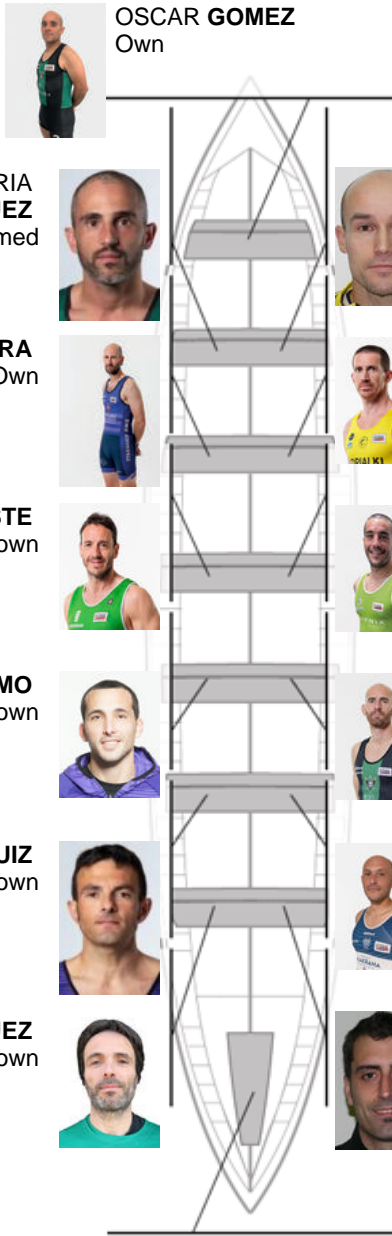

	Club	Time	Dif.	%	Points
2	KAIKU BEREZ GALANTA	19:57,86	00:09.96	100.83%	11

Coach
JOSE LUIS
KORTA

Delegate
PEDRO
OLMEDILLO

Firma y sello

OSCAR GOMEZ
Own

ANGEL MARIA
RODRIGUEZ
Formed

BENITO DAVID
SAN MARTIN
Own

BEÑAT ASTELARRA
Own

LEANDRO SALVAGNO
Not own

XABIER ETXEBESTE
Not own

ADRIAN GONZALEZ
Not own

DIEGO HERMO
Not own

DAVID CAMACHO
Formed

MIGUEL ANGEL RUIZ
Not own

OSCAR ANDRES
MEDINA
Own