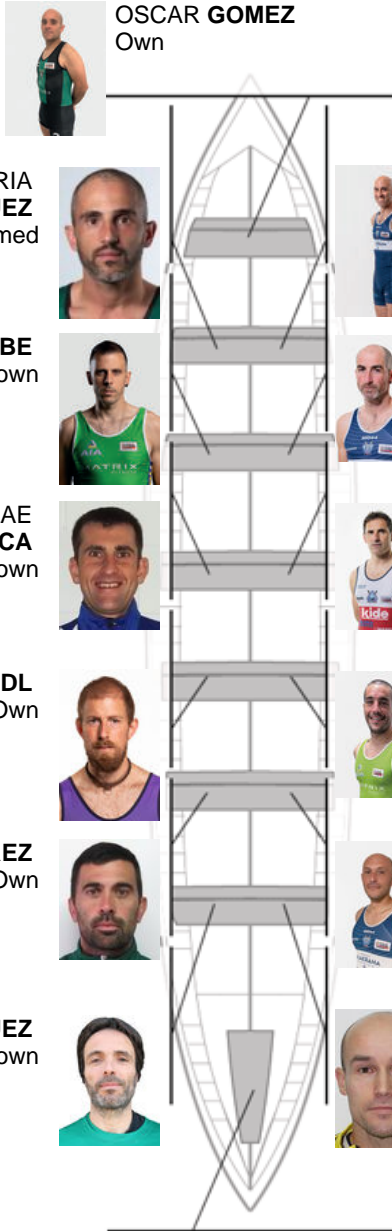

	Club	Time	Dif.	%	Points
1	KAIKU BEREZ GALANTA	19:36,34		100.00%	12

Coach
JOSE LUIS
KORTA

Delegate
PEDRO
OLMEDILLO

Firma y sello

Subtitutes

Rower
~~BENJERGO~~
~~BENJERGO~~
Not own

ASIER ZURINAGA
Formed

Formed:2
Own: 8
Not own: 4