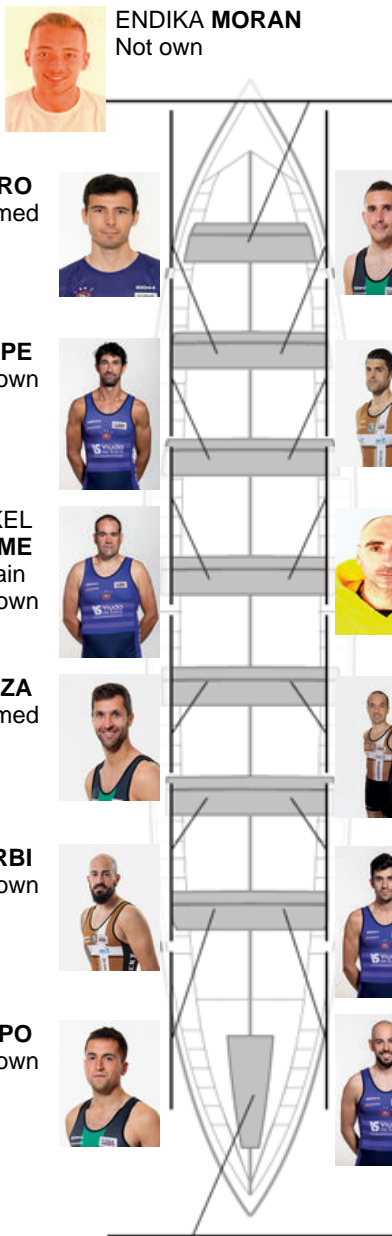

	Club	Time	Dif.	%	Points
12	ITSASOKO AMA	20:27,48	00:41.44	103.49%	1

Coach  
MIKEL  
PORTULARRUME

Delegate  
Mª MERCEDES  
DURÁN PALACIOS

Firma y sello

**Subtitutes**

Subtitute  
ANTONIO ANDRÉS  
GARCÍA

Not used

Formed:5

Own:

Not own: 9