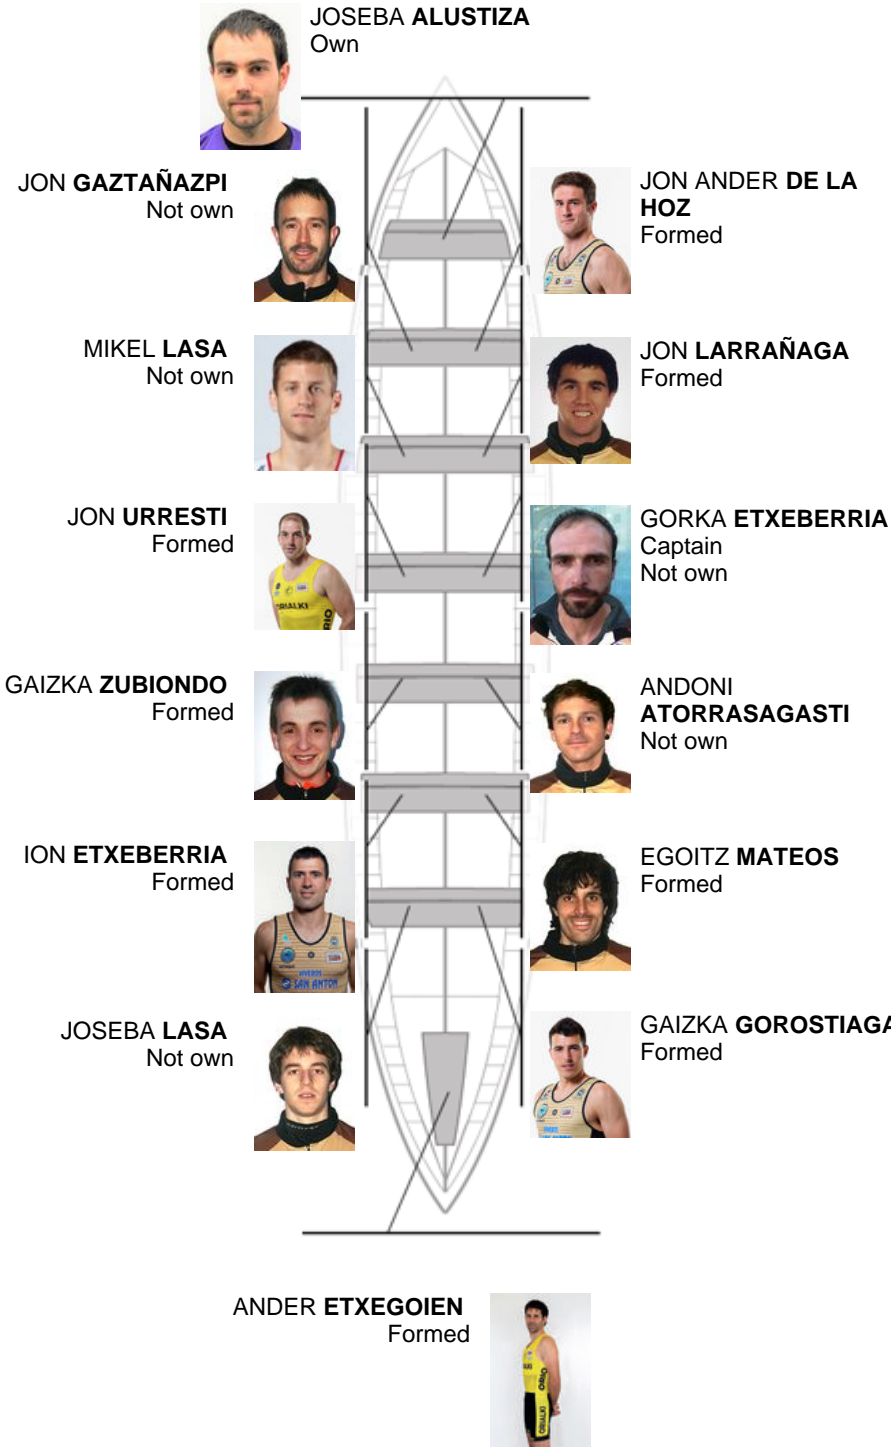

	Club	Time	Dif.	%	Points
2	GETARIA	20:04,68	00:07.74	100.64%	3

Coach  
GORKA  
ETXEBERRIA

Delegate  
JOSE ANTONIO  
OLANO ZUBIKARAI

Firma y sello

**Subtitutes**

Substitutes skipper  
~~KERETA~~  
~~ETXEBERRIA~~  
Notmed