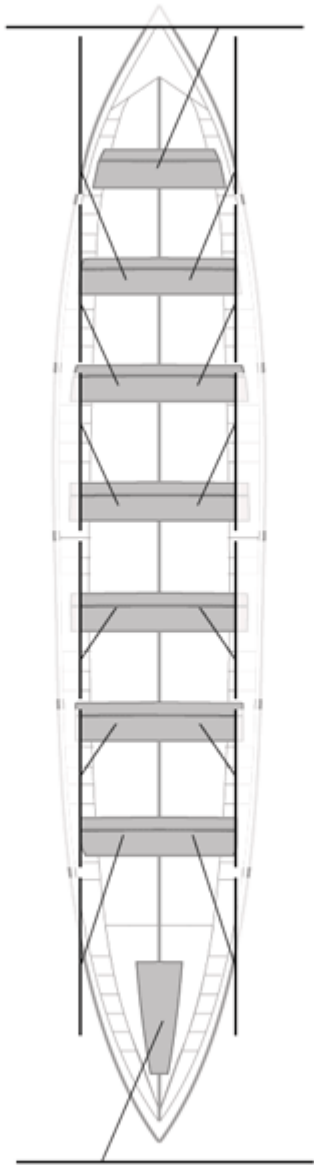

	Club	Temp	Dif	%	Points
7	MECOS MONDARIZ	20:10,72	00:19,28	101.62%	6

Image not found or type unknown

Coach

Image not found or type unknown

Delegue

Firma y sello

Supleánts

Formé:

Prope:

Non prope: