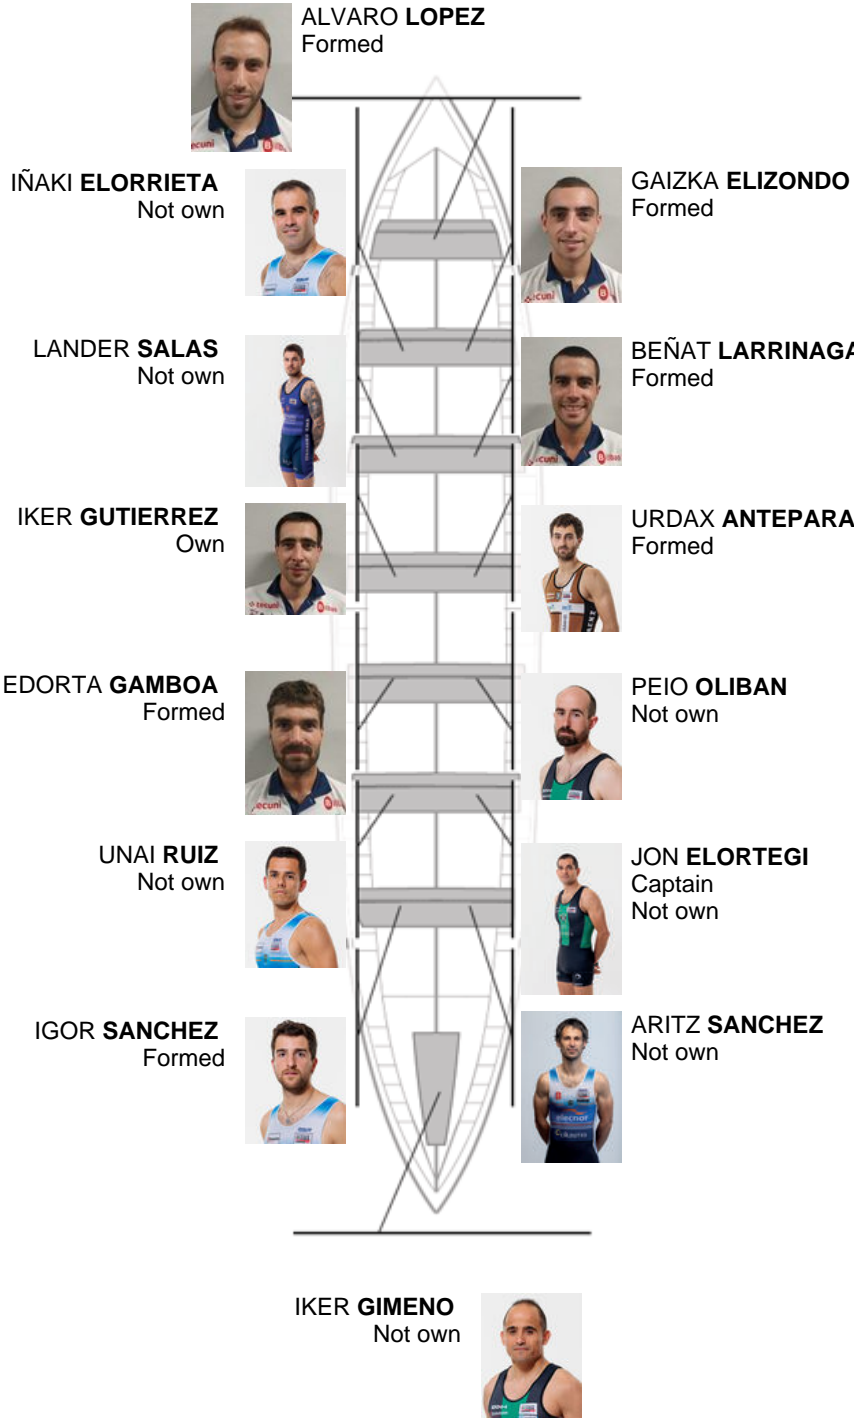

	Club	Time	Dif.	%	Points
3	DEUSTU AT	20:27,16	00:06.72	100.55%	3

Coach
JON ELORTEGI

Delegate
AITOR MOJAS URRUTIA

Firma y sello

Subtitutes

Rower
ANTONIO BARRERO
Not own

Formed: 6
Own: 1
Not own: 7