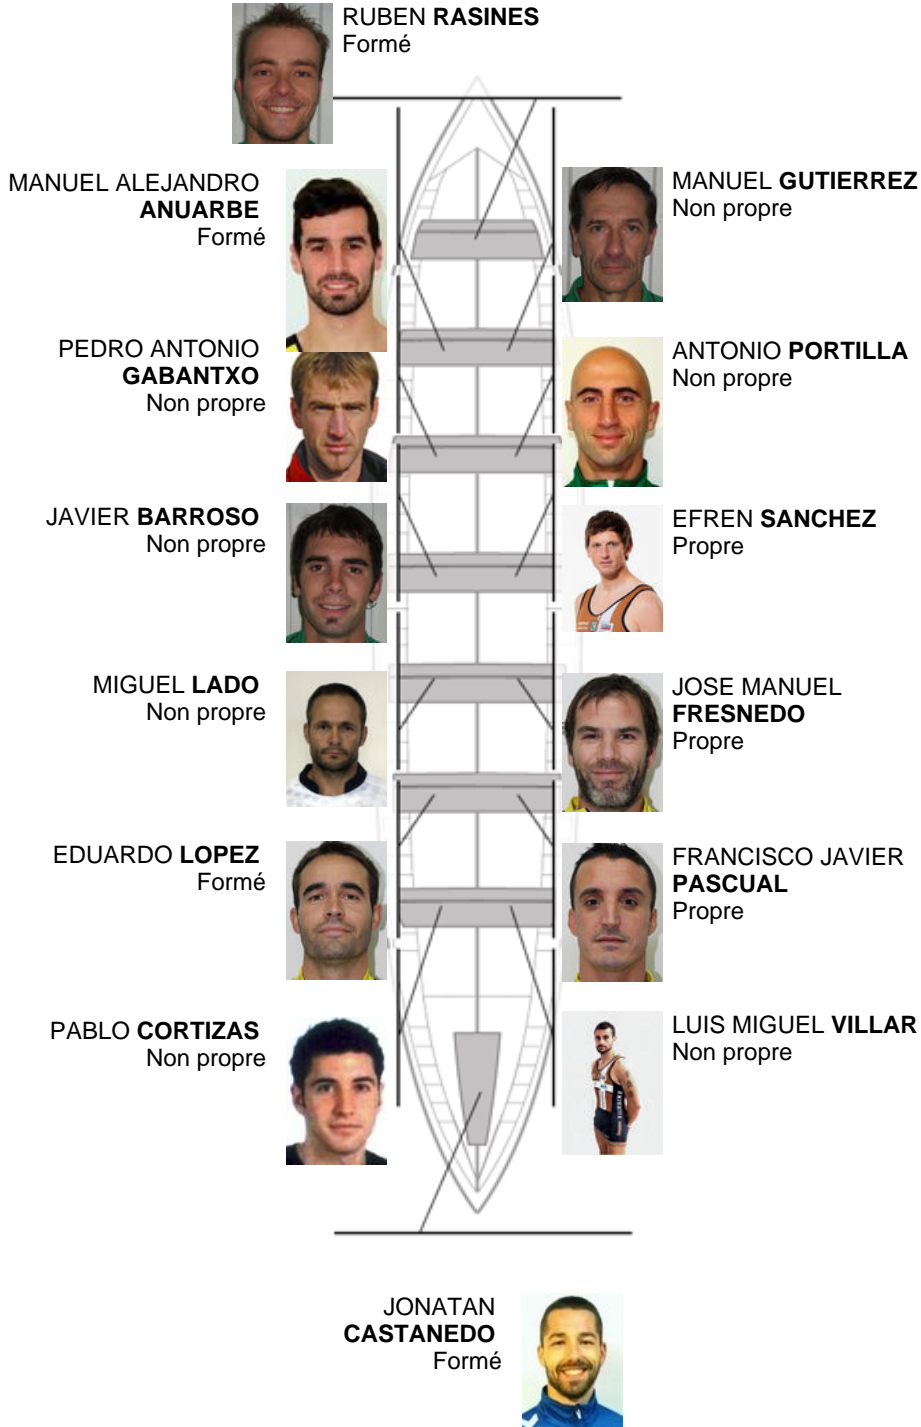

Club	Temp	Dif	%	Points
9	CAMARGO	20:14,78	00:38.60	103.28%	4

Firma y sello

Supleánts

Formé:4
Prope: 3
Non propre: 7