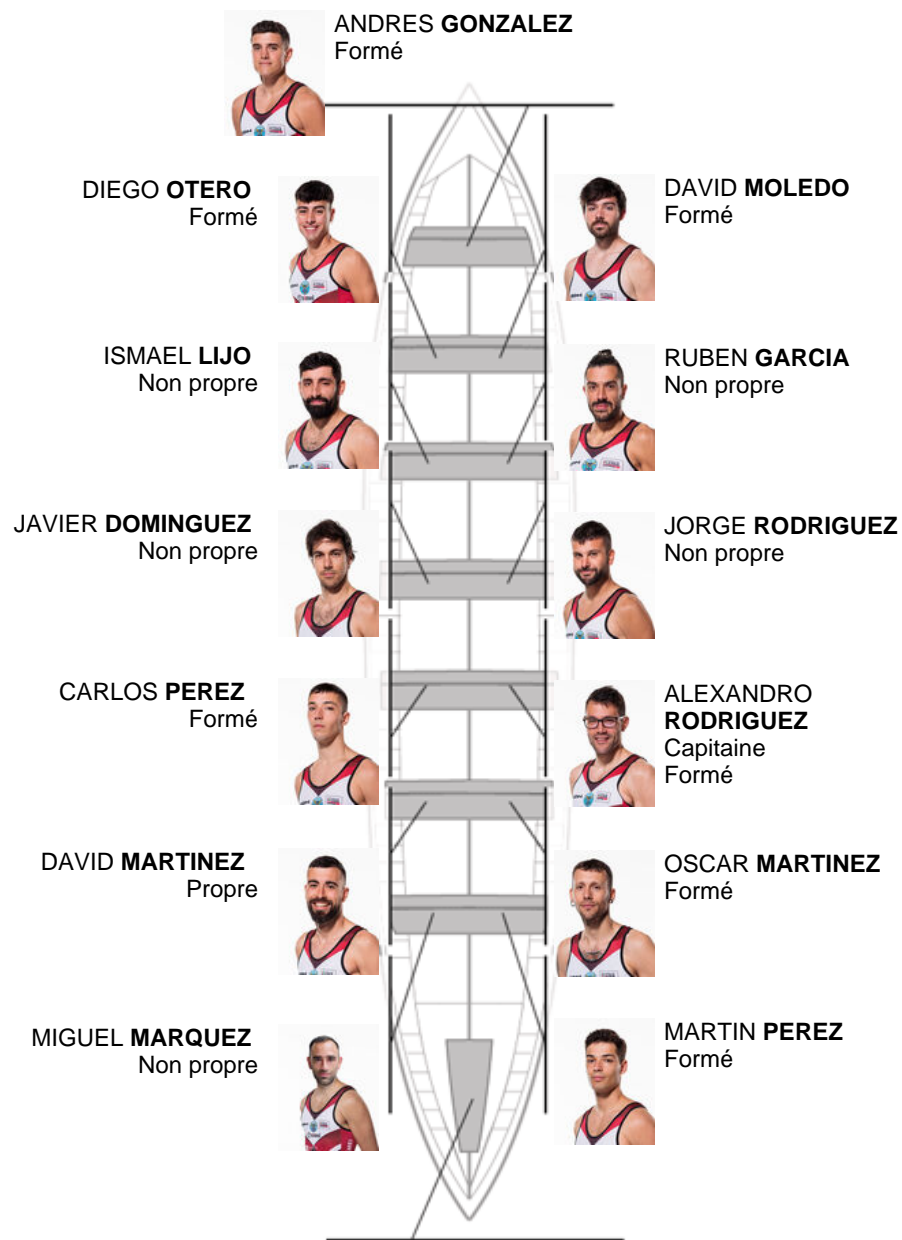

Club	Temp	Dif	%	Points
2	C.M. BUEU - SIMEI	20:14,76	00:02.36	100.19%	4

Image not found or type unknown

Coach

Image not found or type unknown

Delegue

Firma y sello

Supleánts

Remneur
~~SEBASTIAN ORJEL~~
~~OSCAR MARTINEZ~~

Formé

Formé: 8
Prope: 1
Non propre: 5

ANDRES RIOS
Formé