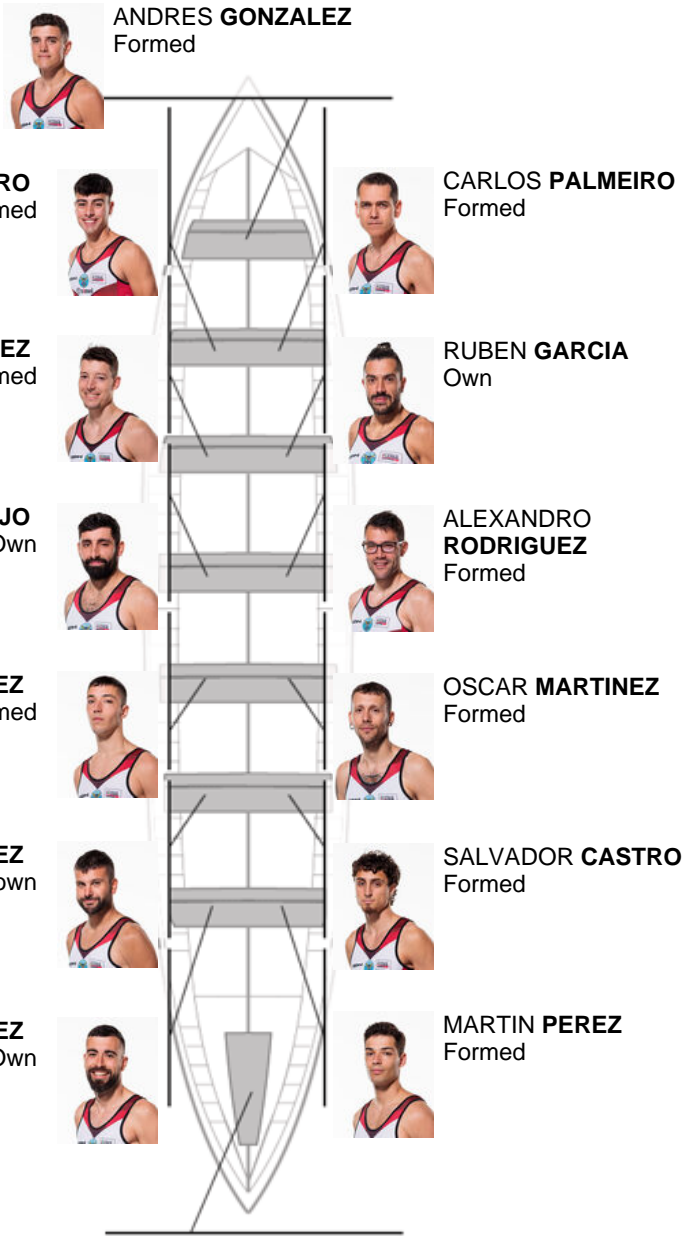

08-25-2024 / XV. Getariako Ikurriña / Igez Eraikuntzak Sari Nagusia - Scoring

	Club	Time	Dif.	%	Points
12	C.M. BUEU - SIMEI	22:54,62	01:55.24	109.15%	1

Coach
**JOSÉ
 FERRAL MARTINEZ**

Delegate
**RUFINO
 ACUÑA BACELA**

Firma y sello

Subtitutes

Rower
MANUEL
~~...~~
**...
 Not used**

ANDRES RIOS
 Captain
 Formed

Formed:10
Own: 3
Not own: 1