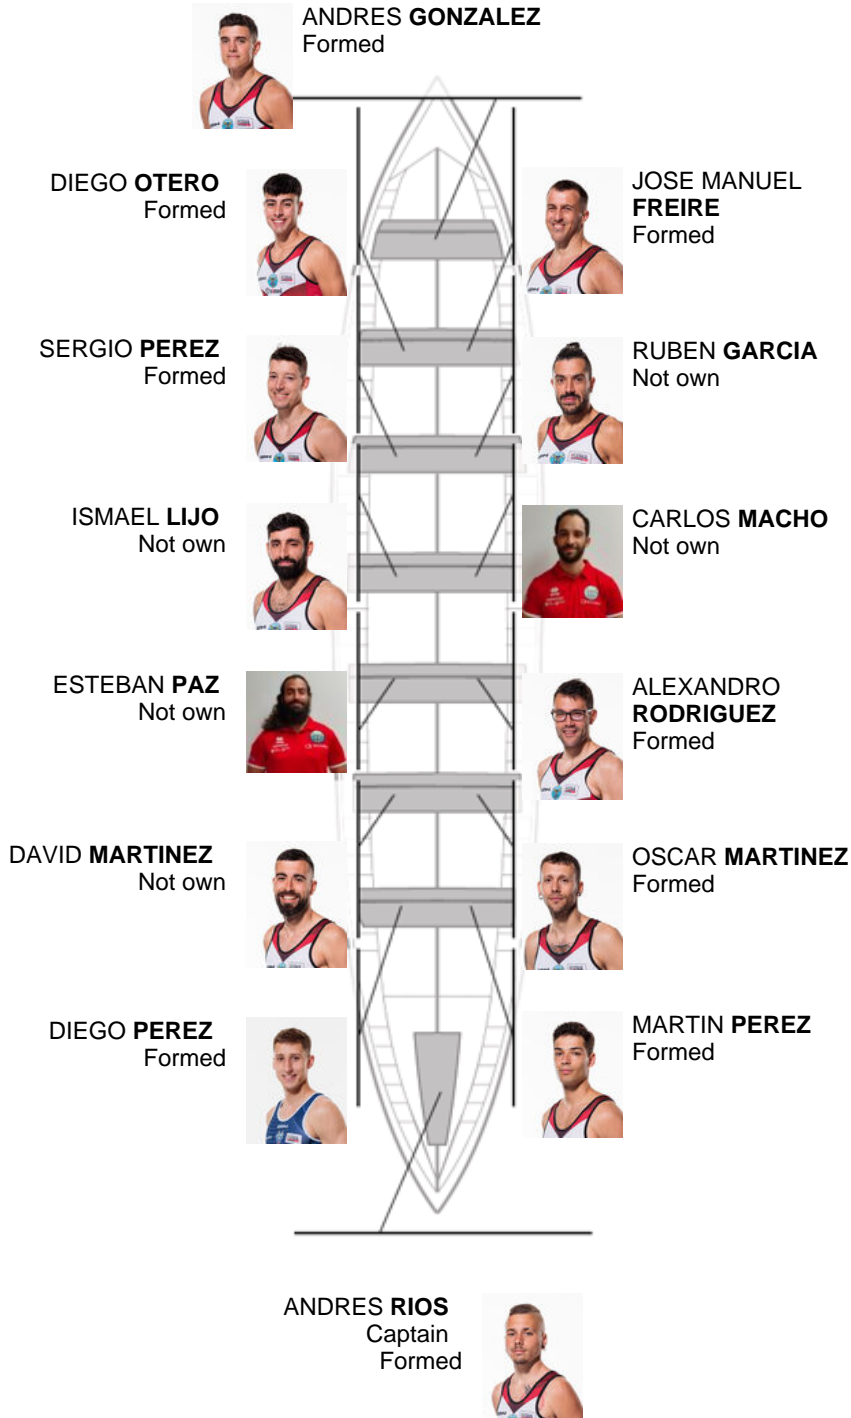

Club	Time	Dif.	%	Points
5	C.M. BUEU - SIMEI	21:49,04	00:23.48	101.82%	1

Image not found or type unknown

Coach

Image not found or type unknown

Delegate

Firma y sello

Subtitutes

~~Ripper~~
~~ANDRÉS~~
~~RODRÍGUEZ~~

Formed

Formed:9

Own:

Not own: 5