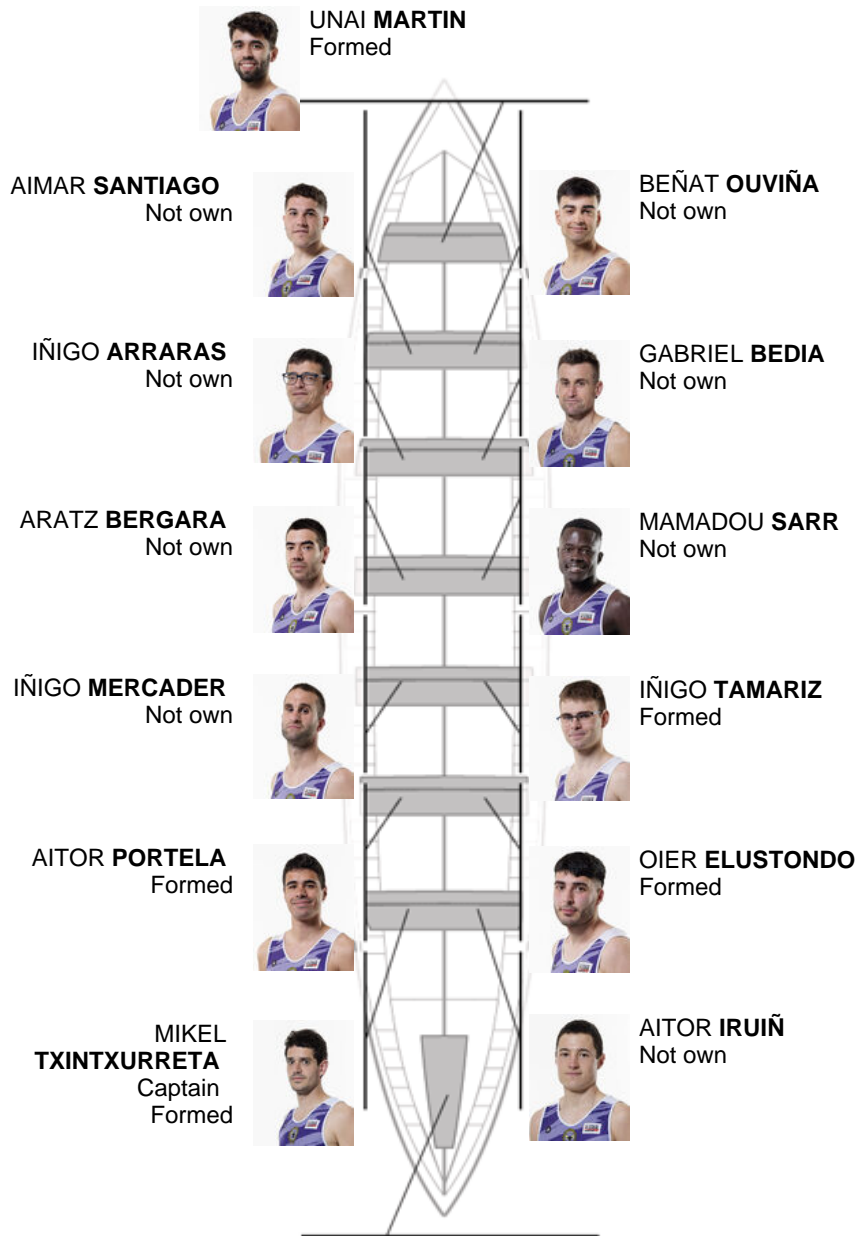

08-10-2024 / Hondarribiko XXXVII. Bandera / Mapfre Sari Nagusia - Scoring

	Club	Time	Dif.	%	Points
12	SAN PEDRO - HARRI	21:52,34	01:41.72	108.40%	1

Coach
ASIER
CARBALLEDA

Delegate
JOSE MANUEL
OYARBIDE

Firma y sello

Subtitutes

Rower
~~MARIANO~~
~~BARRERA~~

Not used

GORKA TOLEDO
Not own

Formed:5

Own:

Not own: 9