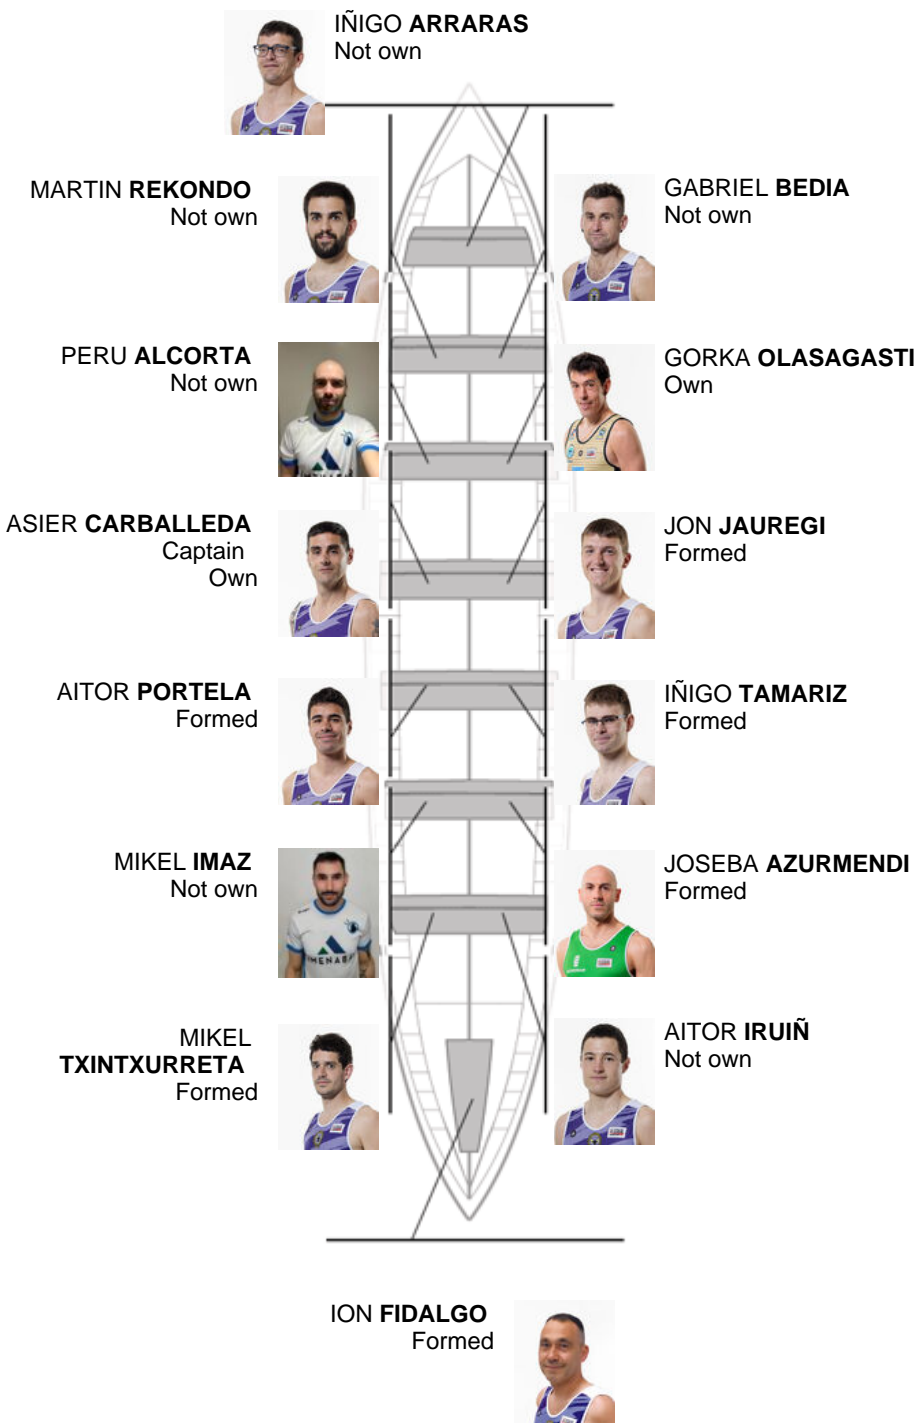

	Club	Time	Dif.	%	Points
1	SAN PEDRO - HARRI	20:12,40		100.00%	5

Coach  
ASIER  
CARBALLEDA

Delegate  
ALVARO  
RODRIGUEZ

Firma y sello

Subtitutes

Blipper  
~~ALVARO~~  
~~OLASAGASTI~~  
Not own

Formed: 6  
Own: 2  
Not own: 6