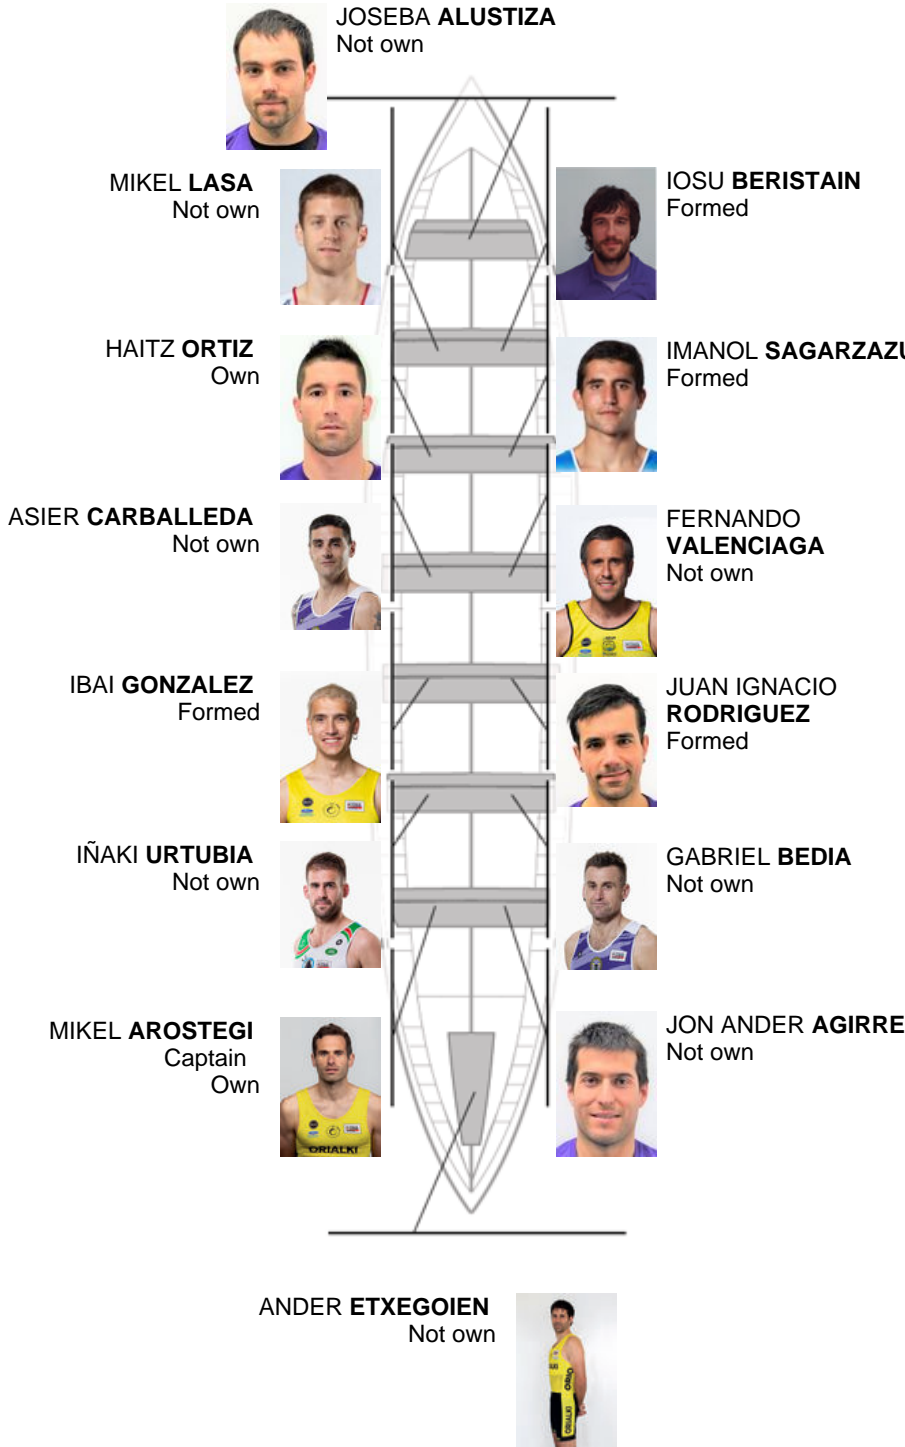

07-14-2018 / XI Bandera Donostiarra Kaiarriba - Amenabar - Scoring

| | Club | Time | Dif. | % | Points |
|---|-------------------|----------|----------|---------|--------|
| 9 | SAN PEDRO - HARRI | 20:31,32 | 00:52.18 | 104.42% | 4 |

Coach
MIKEL
AROSTEGI

Delegate
JOSE MANUEL
OYARBIDE

Firma y sello

Subtitutes

Rower
~~MIKEL~~
~~SEBASTIAN~~
SEBASTIAN
OLMEDO
Own

Formed:4
Own: 2
Not own: 8