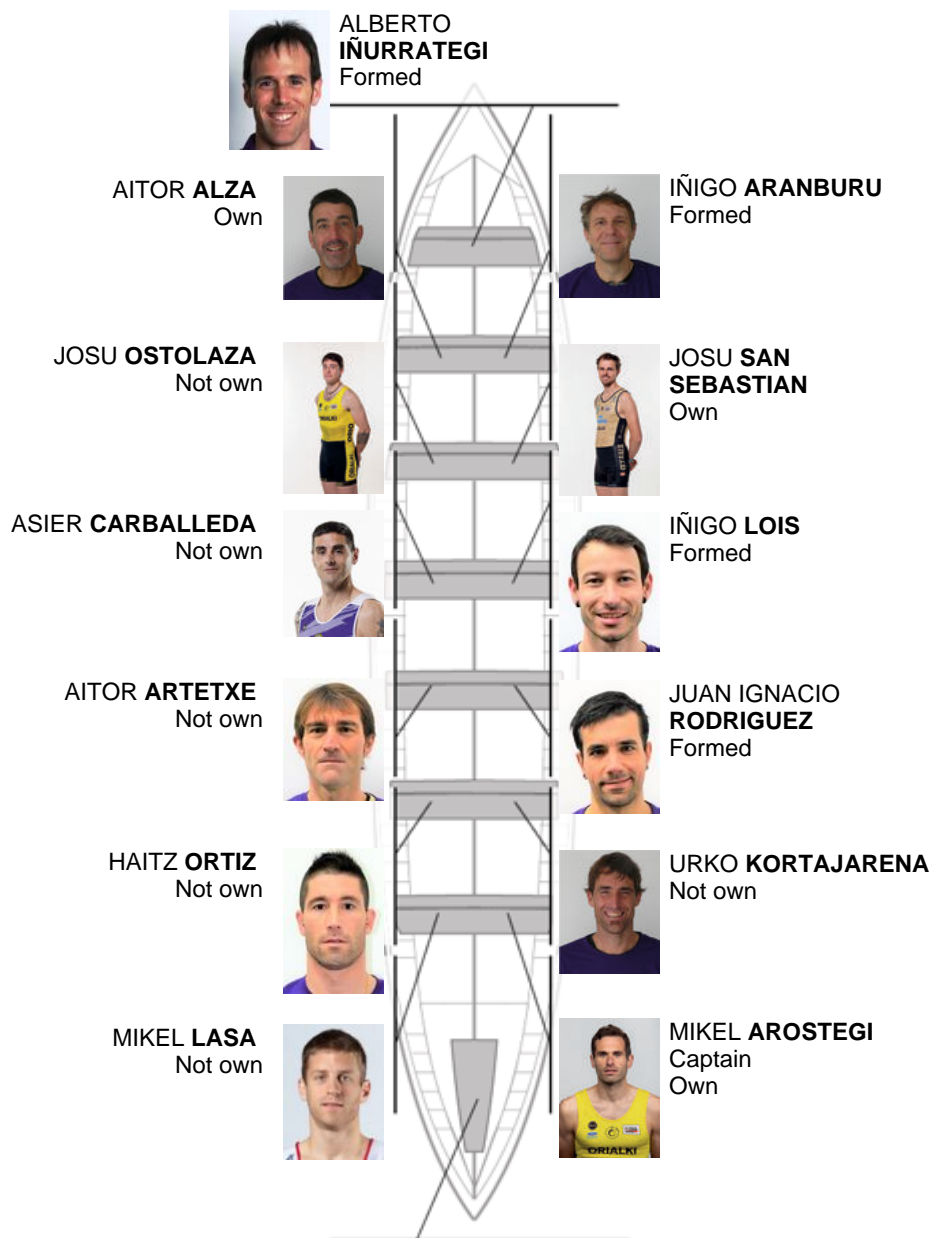

	Club	Time	Dif.	%	Points
7	SAN PEDRO - HARRI	20:29,62	00:43.33	103.65%	6

Coach
MIKEL
AROSTEGI

Delegate
JOSE MANUEL
OYARBIDE

Firma y sello

Subtitutes

Rower
~~MIKEL AROSTEGI~~
~~OSKAR OZAMIZ~~
IÑIGO ARANBURU
Notmed