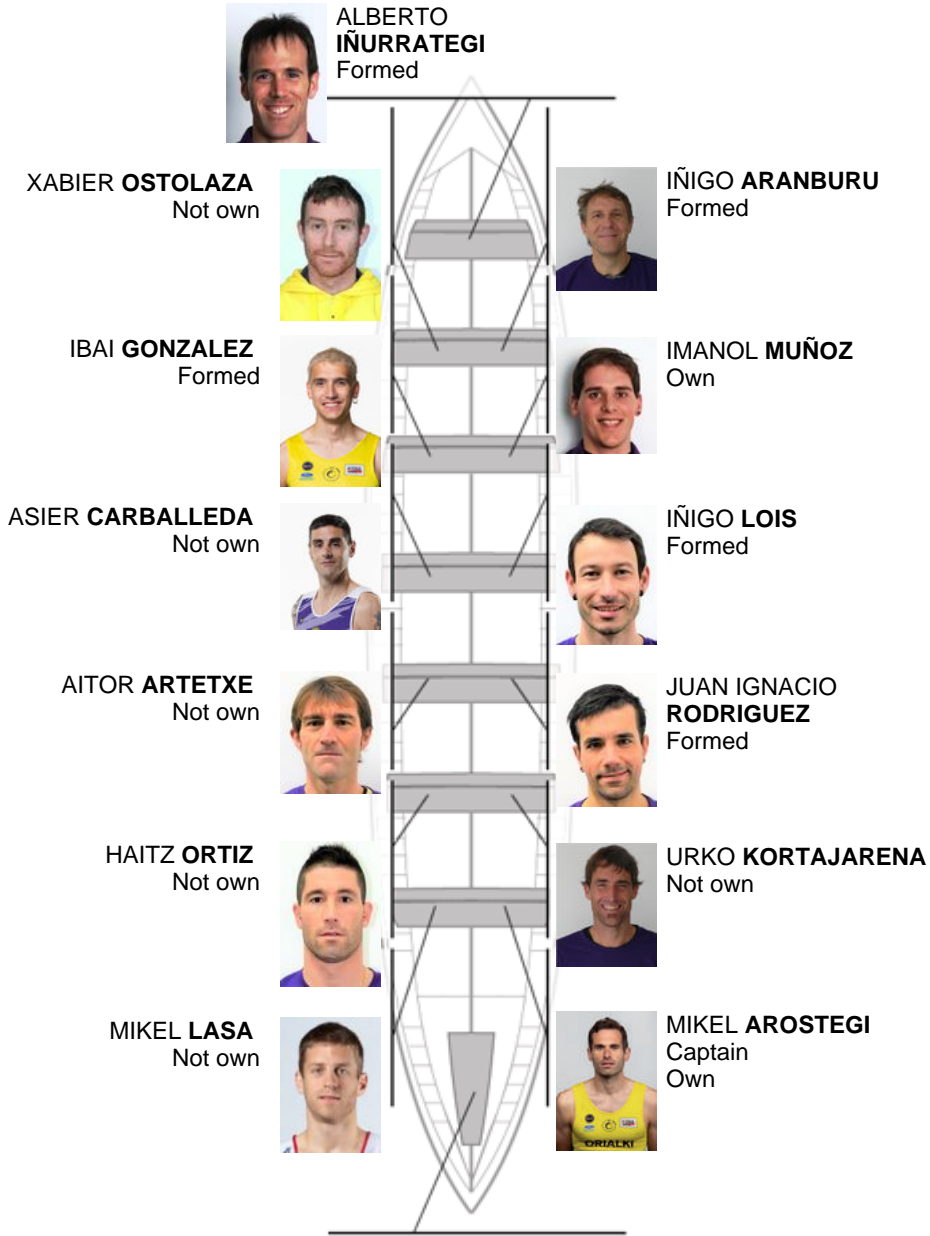

	Club	Time	Dif.	%	Points
8	SAN PEDRO - HARRI	20:19,10	00:30.00	102.52%	5

Coach  
MIKEL  
AROSTEGI

Delegate  
JOSE MANUEL  
OYARBIDE

Firma y sello

**Substitutes**

Rower  
~~ALBERTO IÑURRATEGI~~  
~~IBAI GONZALEZ~~  
SEBASTIAN  
~~ASIER CARBALLEDA~~  
Own

**Formed:5**  
**Own: 3**  
**Not own: 6**

UGAITZ MENDIZABAL  
Own