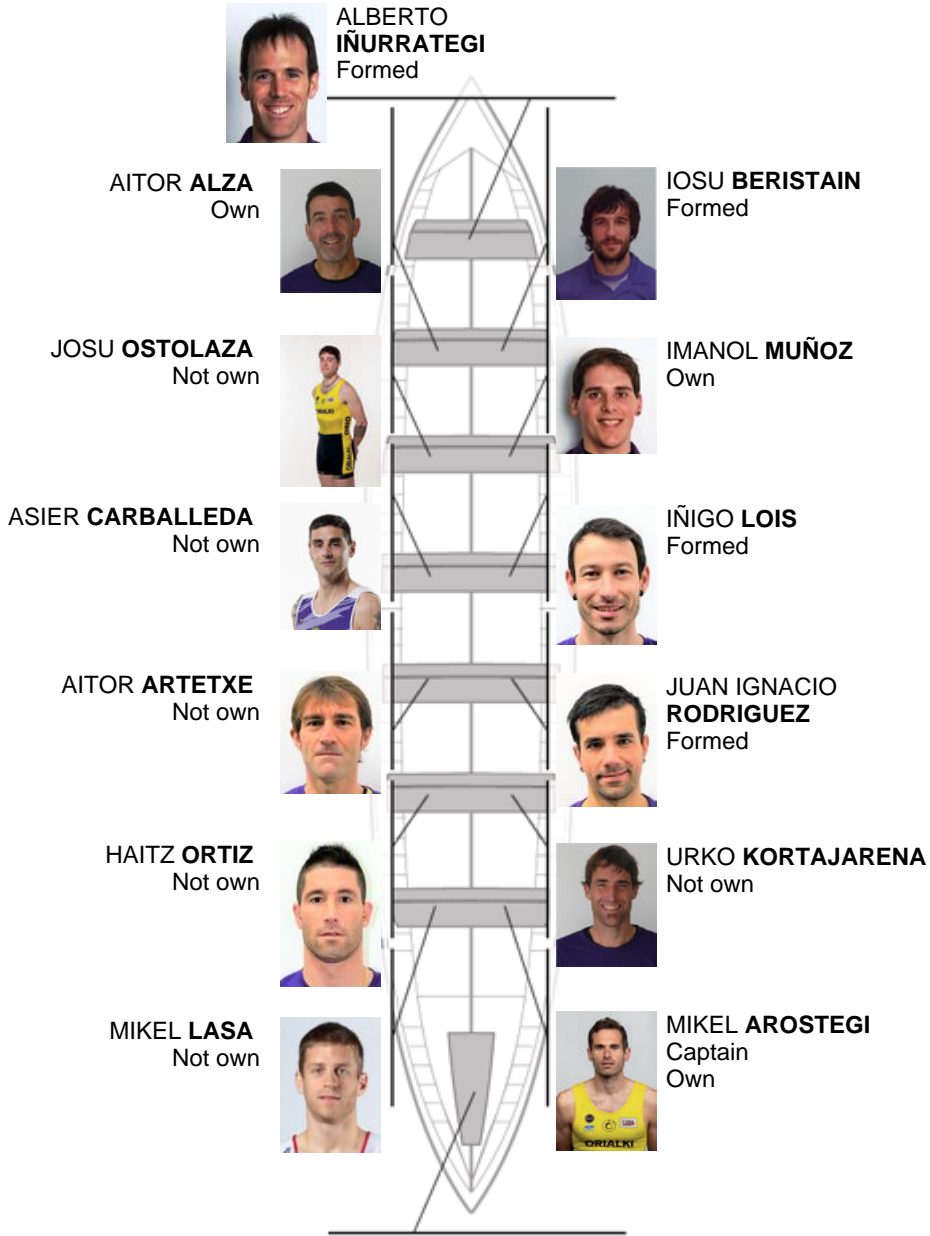

	Club	Time	Dif.	%	Points
11	SAN PEDRO - HARRI	20:53,68	00:51.42	104.27%	2

Coach
MIKEL
AROSTEGI

Delegate
JOSE MANUEL
OYARBIDE

Firma y sello

Subtitutes

Rower
~~MIKEL~~
~~AROSTEGI~~
SEBASTIAN
FORTMED
Own

UGAITZ MENDIZABAL
Own