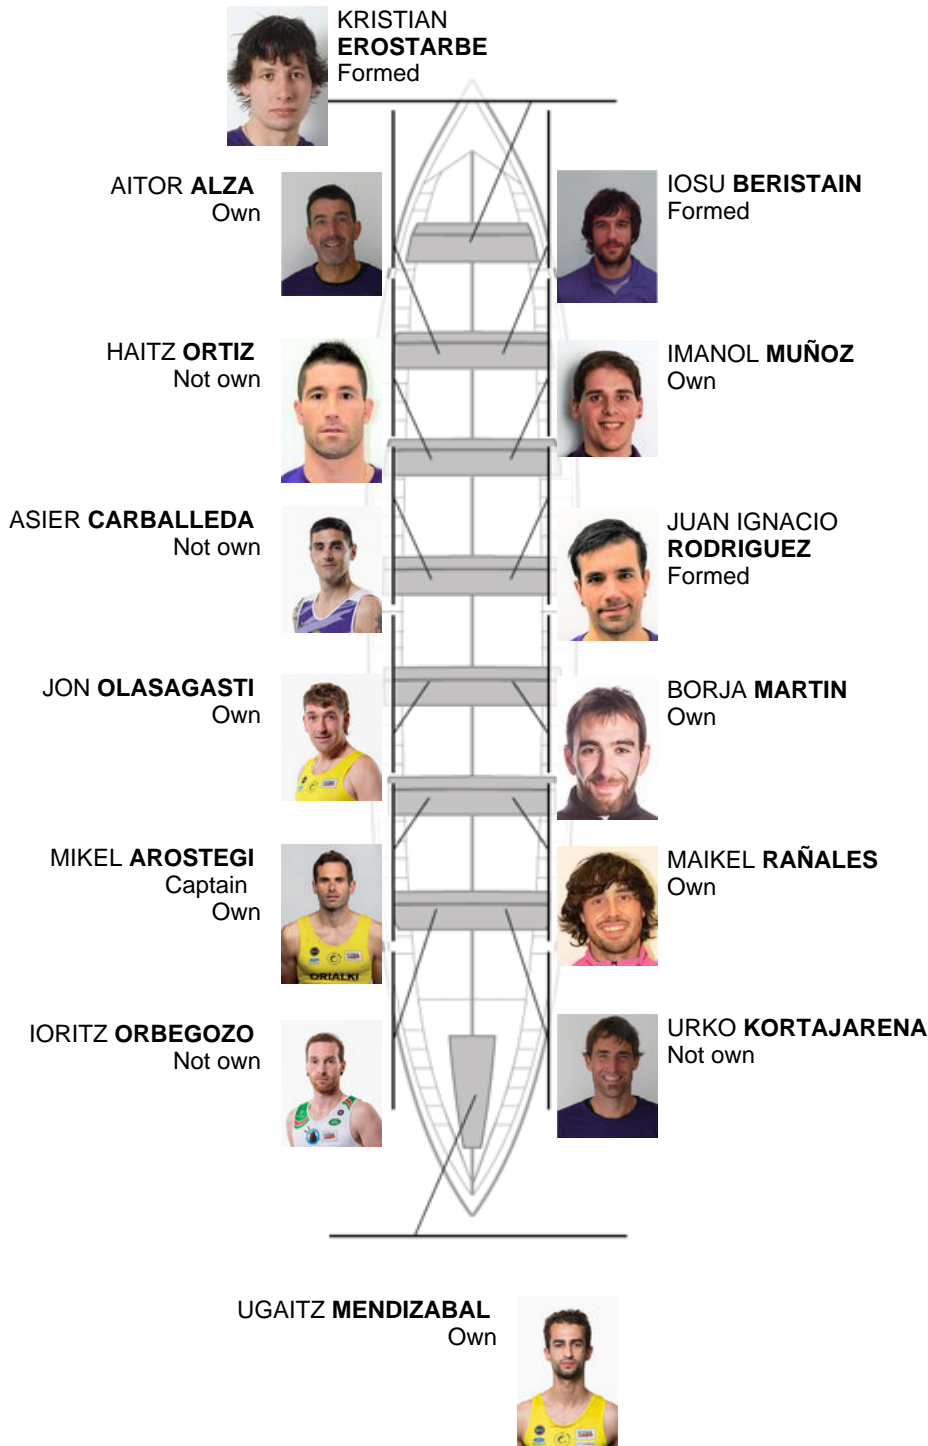

	Club	Time	Dif.	%	Points
8	SAN PEDRO - HARRI	20:04,70	00:24.42	102.06%	5

Coach
MIKEL
AROSTEGI

Delegate
JOSE MANUEL
OYARBIDE

Firma y sello

Subtitutes

Rower
~~BARBERISO~~
~~ESTERRELLA~~
Notmed

Formed:3
Own: 7
Not own: 4