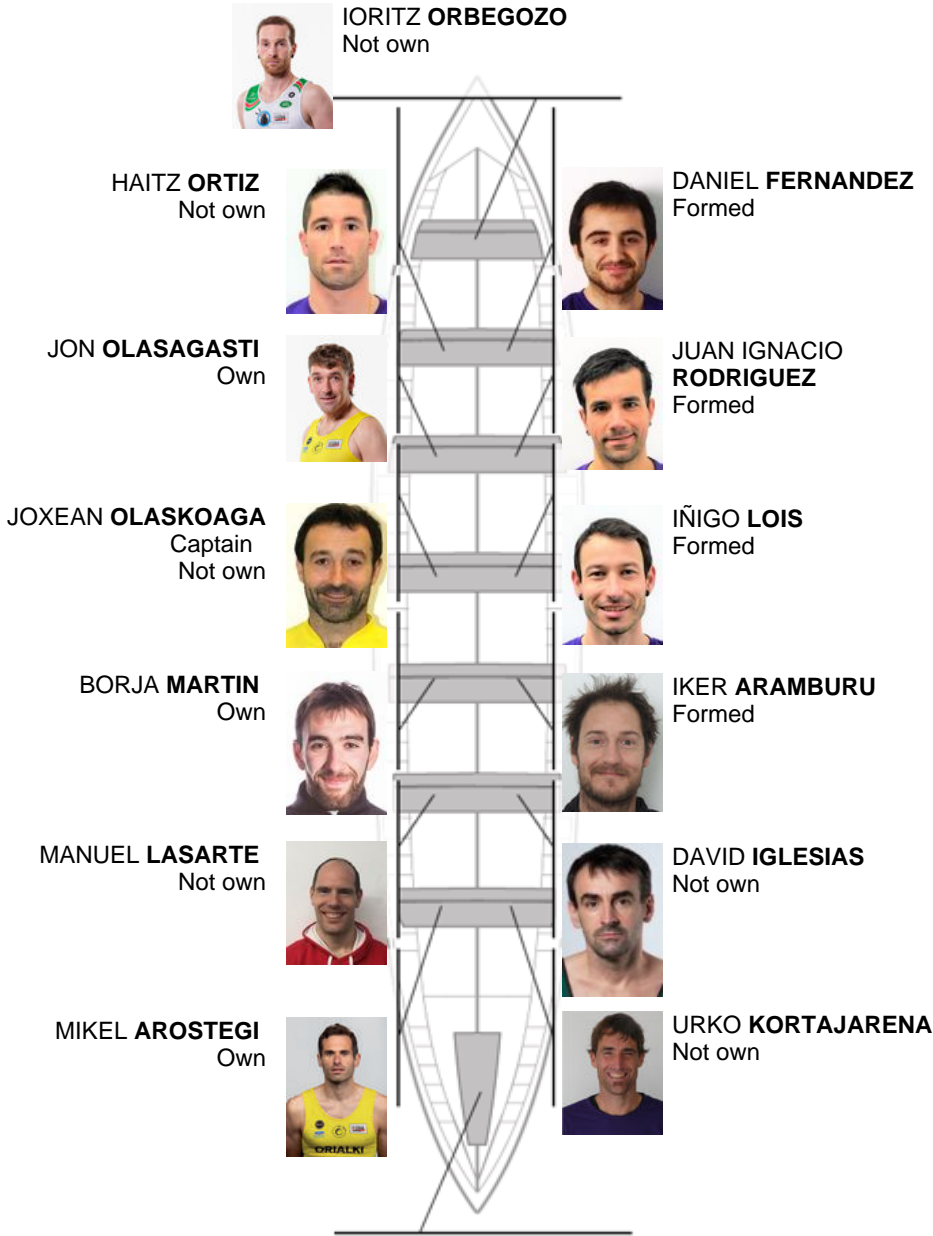

	Club	Time	Dif.	%	Points
7	SAN PEDRO - HARRI	20:24,48	00:32.74	102.74%	6

Coach
AITOR
BALDA

Delegate
JOSE MANUEL
OYARBIDE

Firma y sello

Subtitutes

Rower
~~MARCEZ~~
~~ELIZABESRIA~~
Owned

Formed:4
Own: 3
Not own: 7