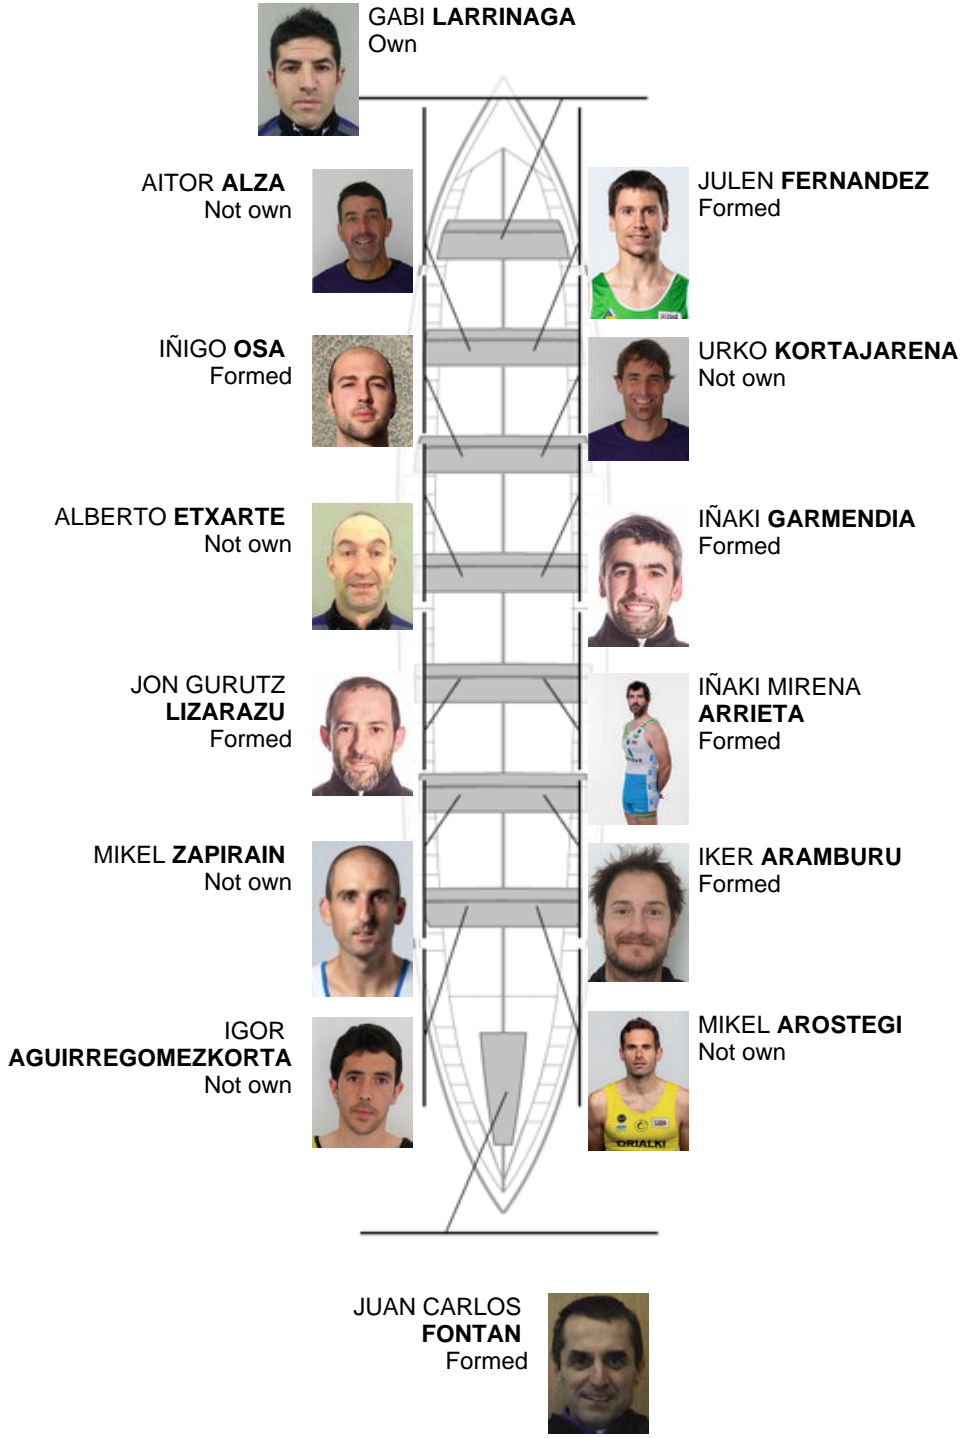

08-18-2012 / Zarauzko XXXV. Estropadak 1J - Scoring

	Club	Time	Dif.	%	Points
4	SAN PEDRO - HARRI	20:03,30	00:32.26	102.75%	9

Coach  
GABI  
LARRINAGA

Delegate  
JOSE MANUEL  
OYARBIDE

Firma y sello

Subtitutes

Rower  
~~JOSE MANUEL OYARBIDE~~  
~~JOSE MANUEL OYARBIDE~~  
MAYOZ  
Formed  
Not own

Formed:7  
Own: 1  
Not own: 6