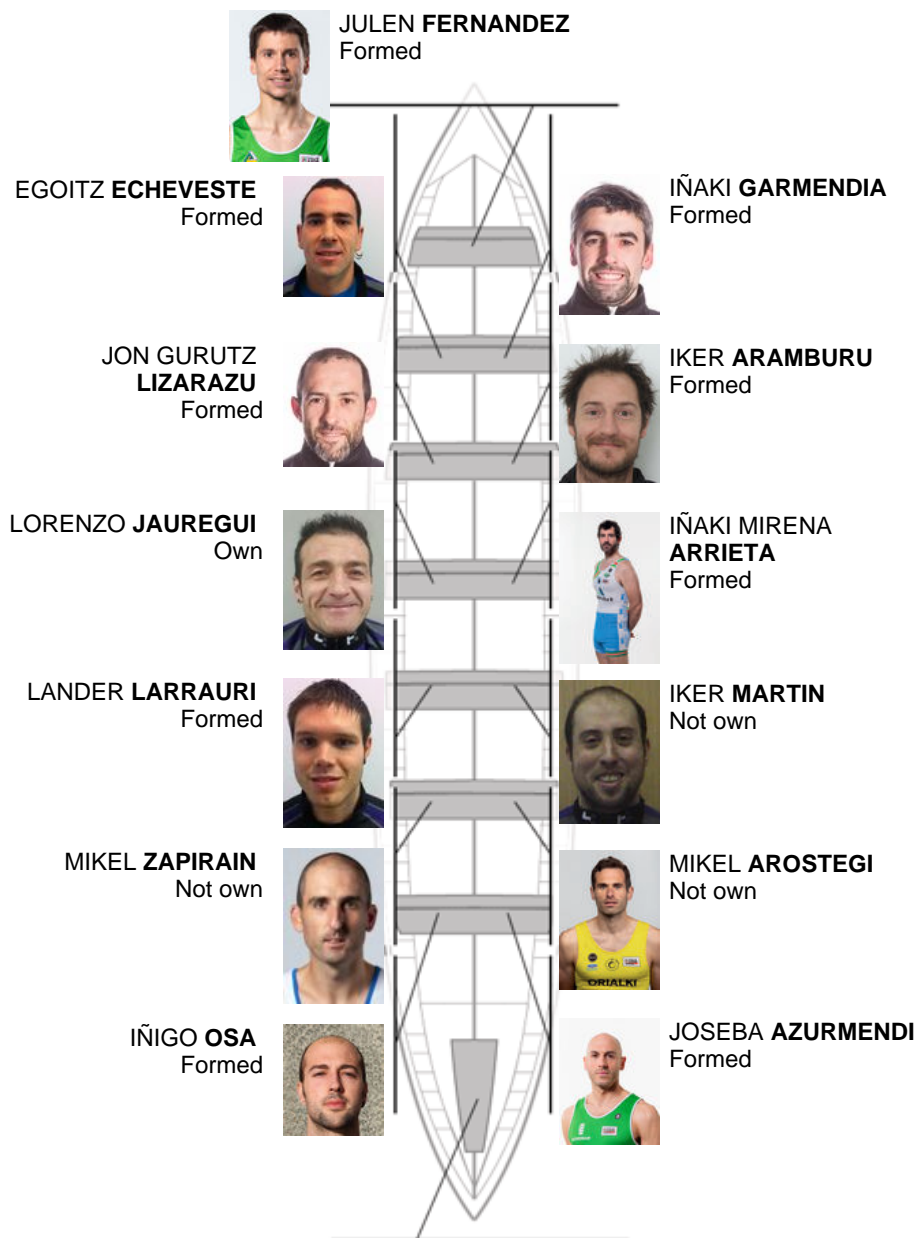

	Club	Time	Dif.	%	Points
0	SAN PEDRO - HARRI	00:00,00			0

Coach
GABI
LARRINAGA

Delegate
JOSETXO
ARANBURU

Firma y sello

Subtitutes

Rower
~~MATEO~~
~~ERREVEGA~~
MAYOZ
Not own
Not own

Formed:10

Own: 1