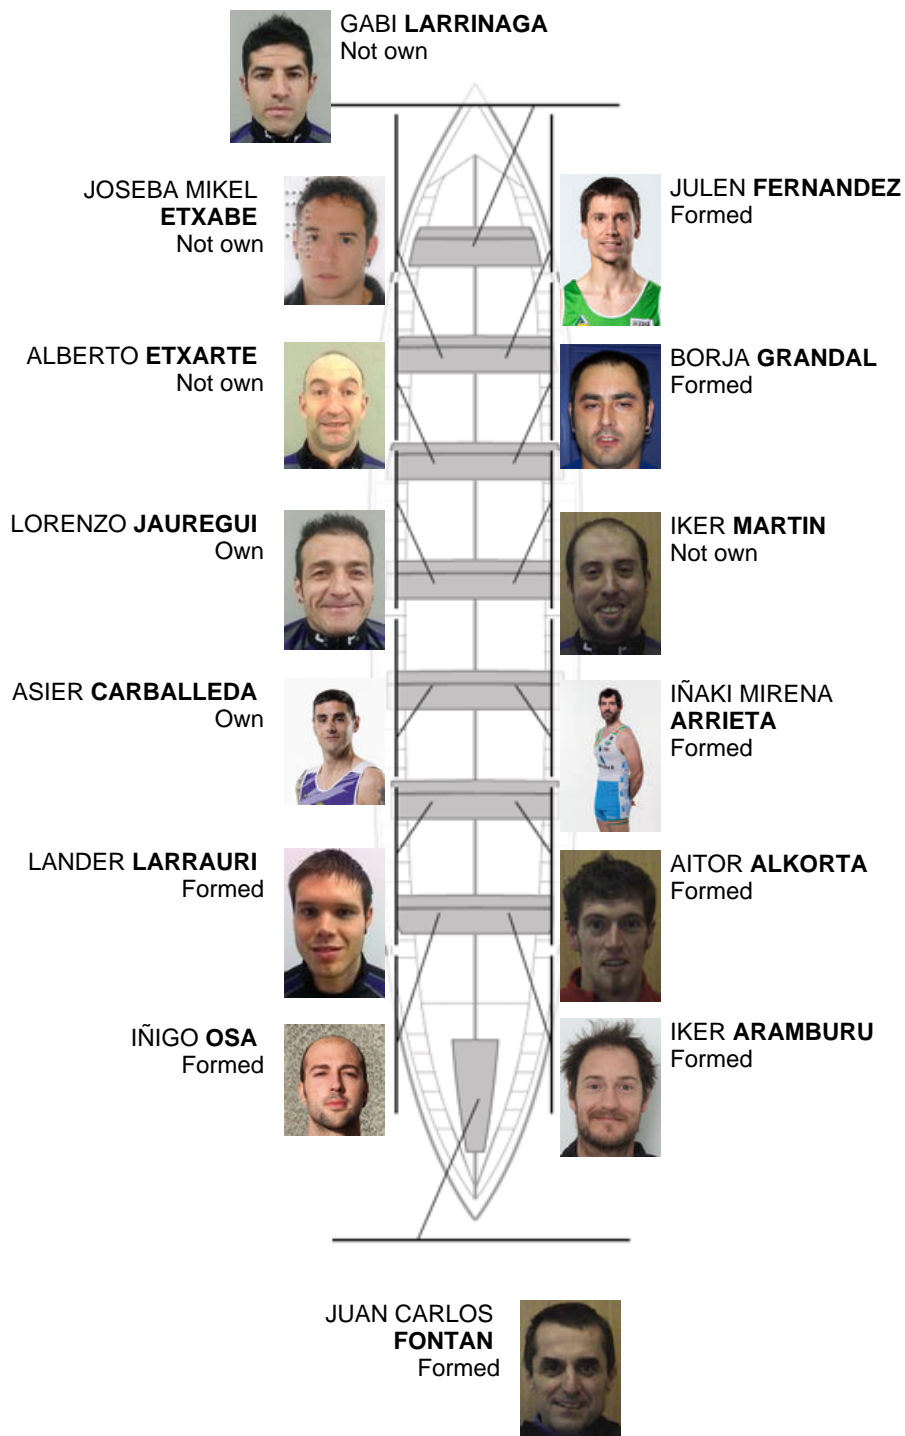

	Club	Time	Dif.	%	Points
5	SAN PEDRO - HARRI	20:56,78	00:35.90	102.94%	8

Coach
GABI
LARRINAGA

Delegate
JOSETXO
ARANBURU

Firma y sello

Subtitutes

Rower
~~KASKANDEKORREZ~~
~~GONZALEZ~~

Not row

Formed: 8
Own: 2
Not own: 4
