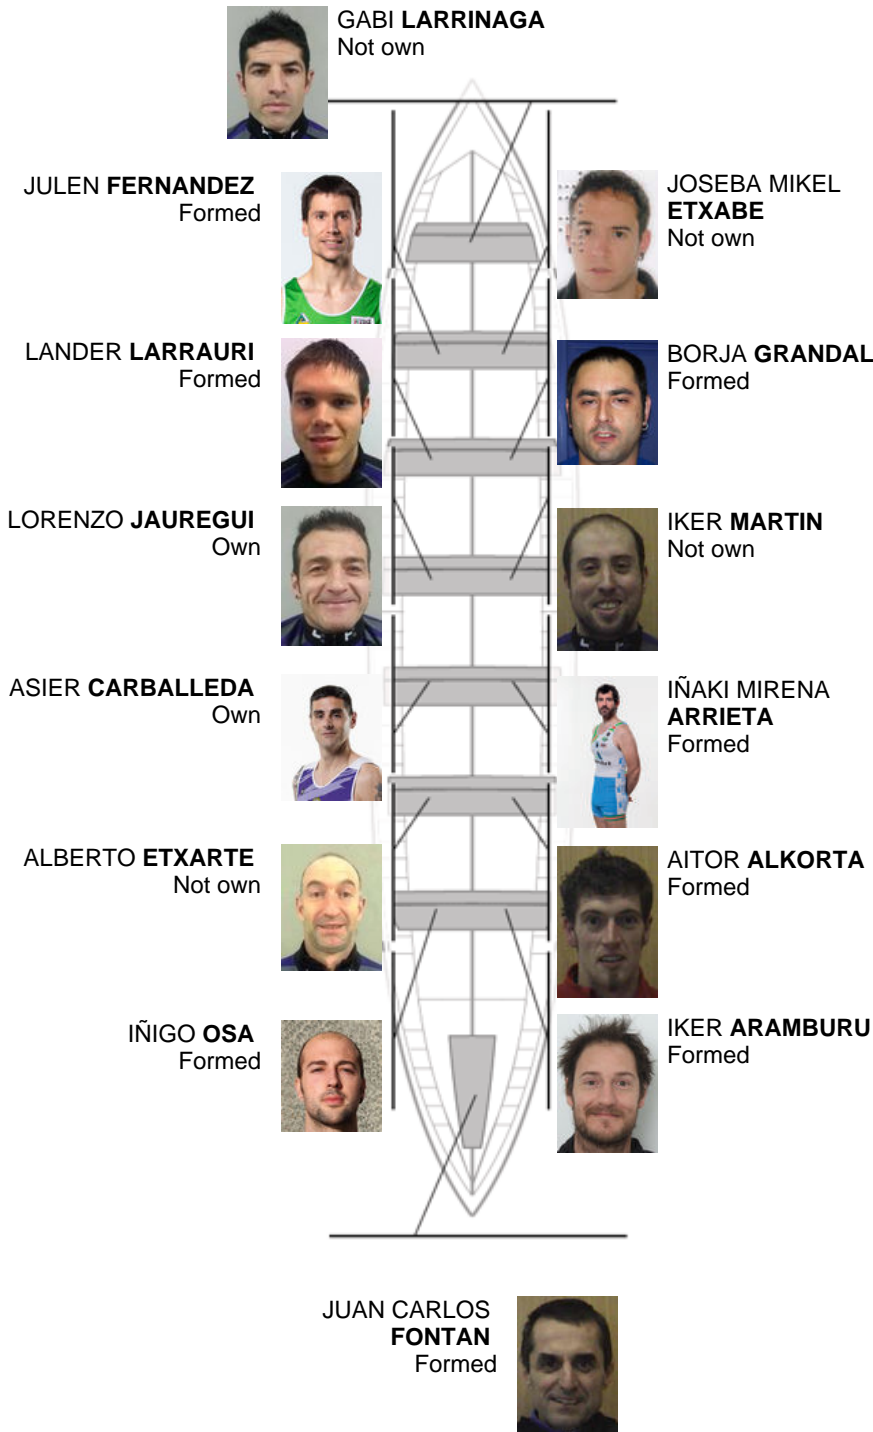

07-25-2010 / Kepa Deun Arratzalearen Kofradia XVI. Ikurriña - Scoring

	Club	Time	Dif.	%	Points
4	SAN PEDRO - HARRI	19:35,00	00:11.98	101.03%	9

Coach  
GABI  
LARRINAGA

Delegate  
JOSE MANUEL  
OYARBIDE

Firma y sello

Subtitutes

Rower  
NORKA ANDER CIO  
BORRUEZ  
Not own

Formed: 8  
Own: 2  
Not own: 4