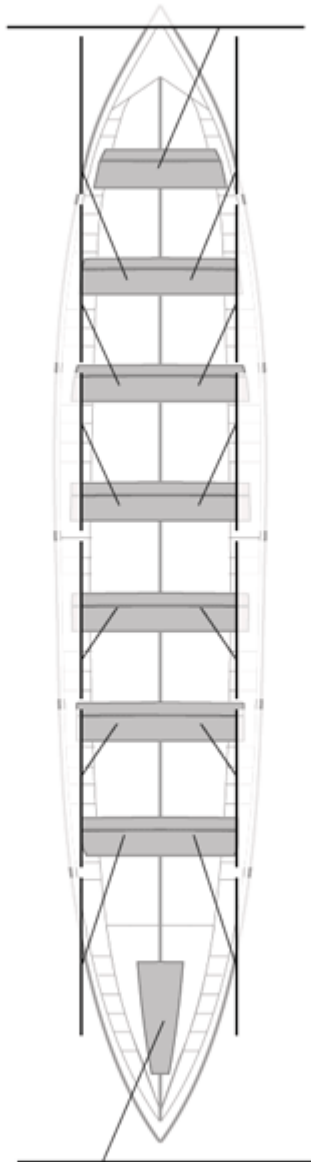

Club	Tempo	A favor	%	Puntos
6	LAREDO	20:11,56	00:10,15	100.85%	7

Image not found or type unknown

Adestrador

Image not found or type unknown

Delegado

Firma e sello

Suplentes

Canteirás:

Propios:

Non propio: