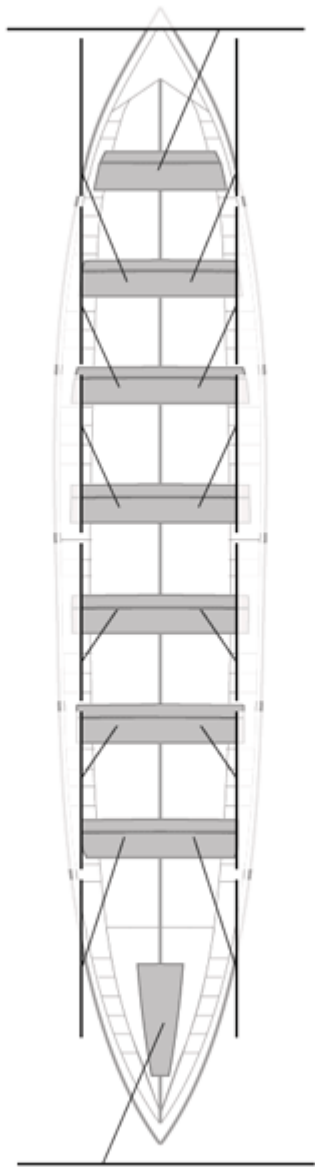

	Club	Tempo	A favor	%	Puntos
9	LAREDO	20:27,43	00:44,44	103.76%	4

Image not found or type unknown

Adestrador

Image not found or type unknown

Delegado

Firma e sello

Suplentes

Canteirans: