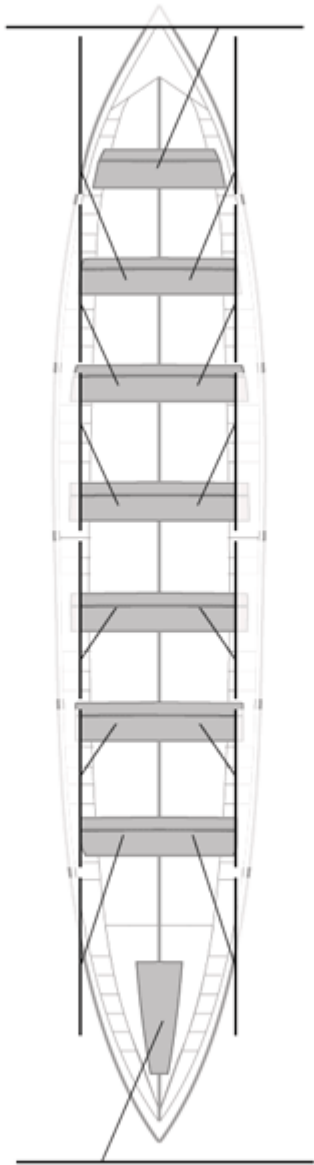

	Club	Temp	Dif	%	Points
10	LAREDO	22:50,80	01:15,72	105.85%	3

Image not found or type unknown

Coach

Image not found or type unknown

Delegue

Firma y sello

Supleánts

Formé:

Prope:

Non prope: