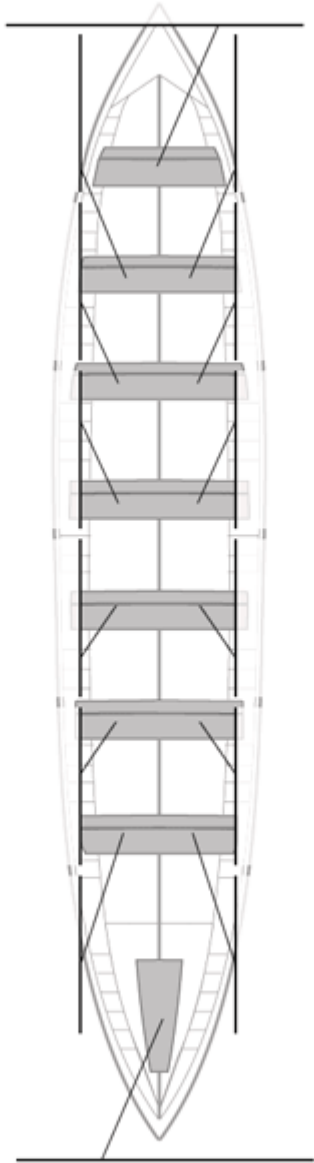

	Club	Temp	Dif	%	Points
7	ZUMAIA	20:02,14	00:36,60	103.14%	6

Image not found or type unknown

Coach

Image not found or type unknown

Delegue

Firma y sello

### Supleánts

Formé:

Prope:

Non prope: