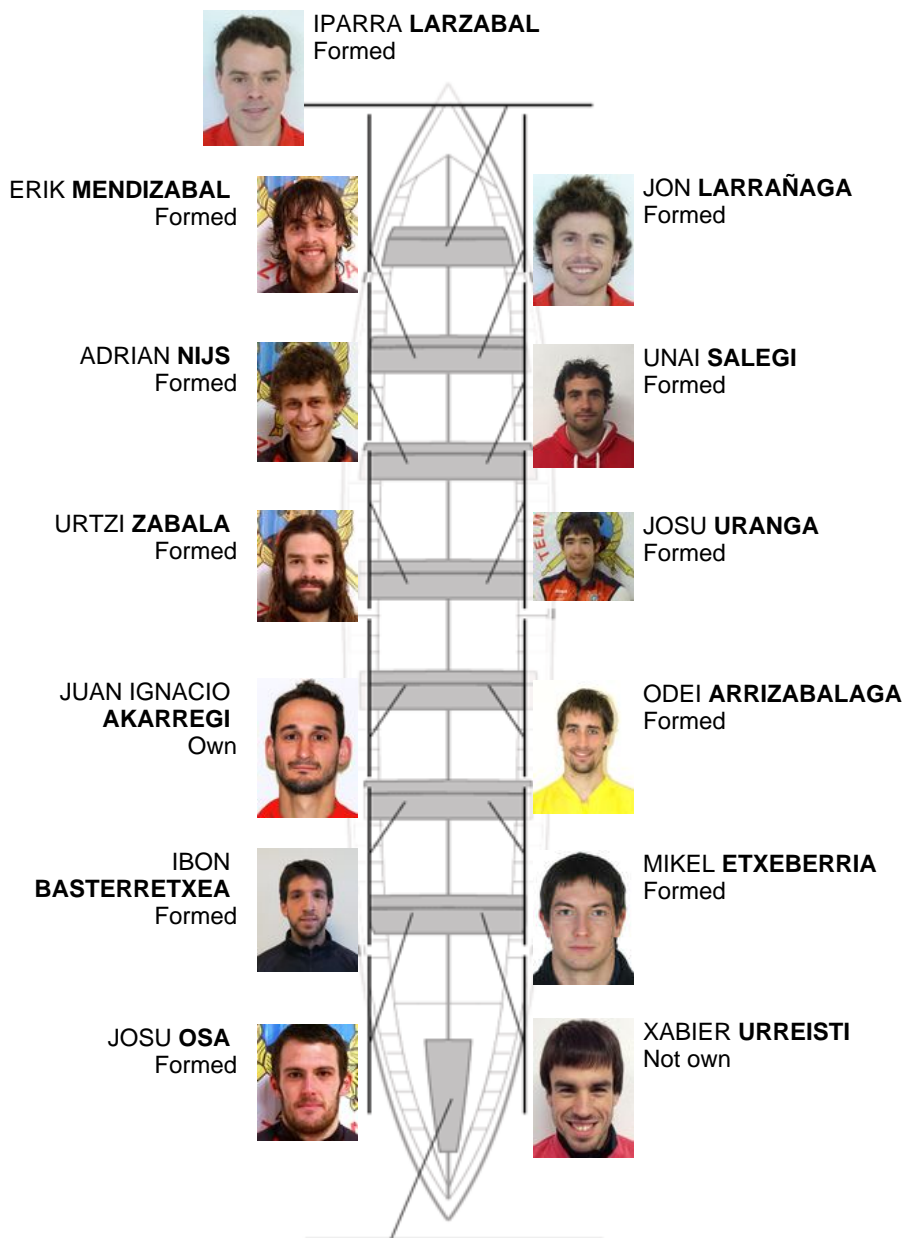

Club	Time	Dif.	%	Points
7	ZUMAIA	19:34,40	00:23.78	102.06%	6

Firma y sello

Subtitutes

Formed

JOKIN GIJARRO
Formed

Formed:12

Own: 1

Not own: 1