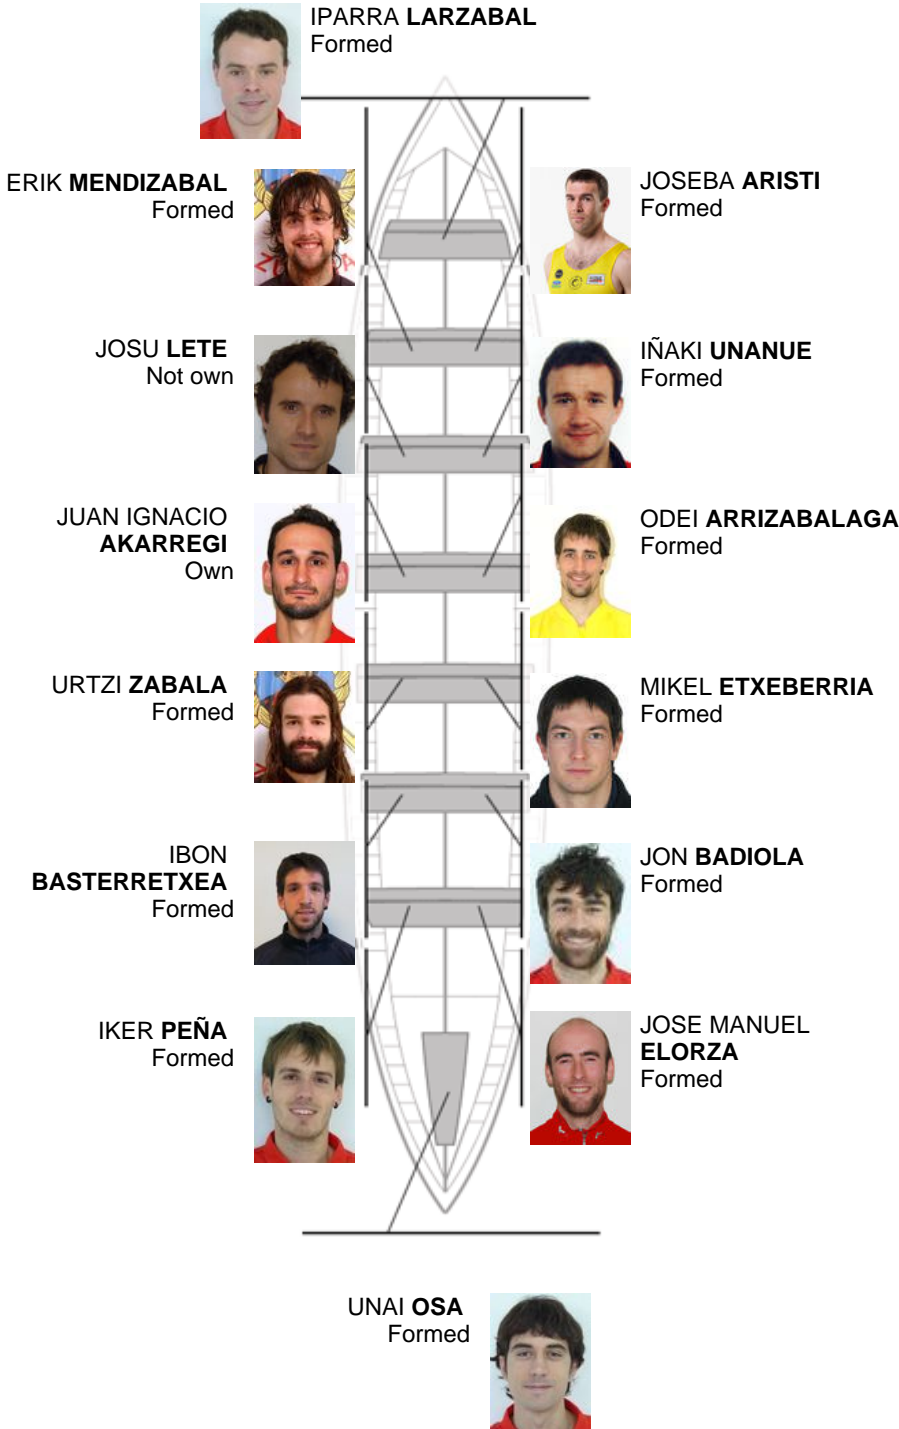

Club	Time	Dif.	%	Points
11	ZUMAIA	20:02,12	00:40.22	103.46%	2

Firma y sello

Subtitutes

Formed:12

Own: 1

Not own: 1