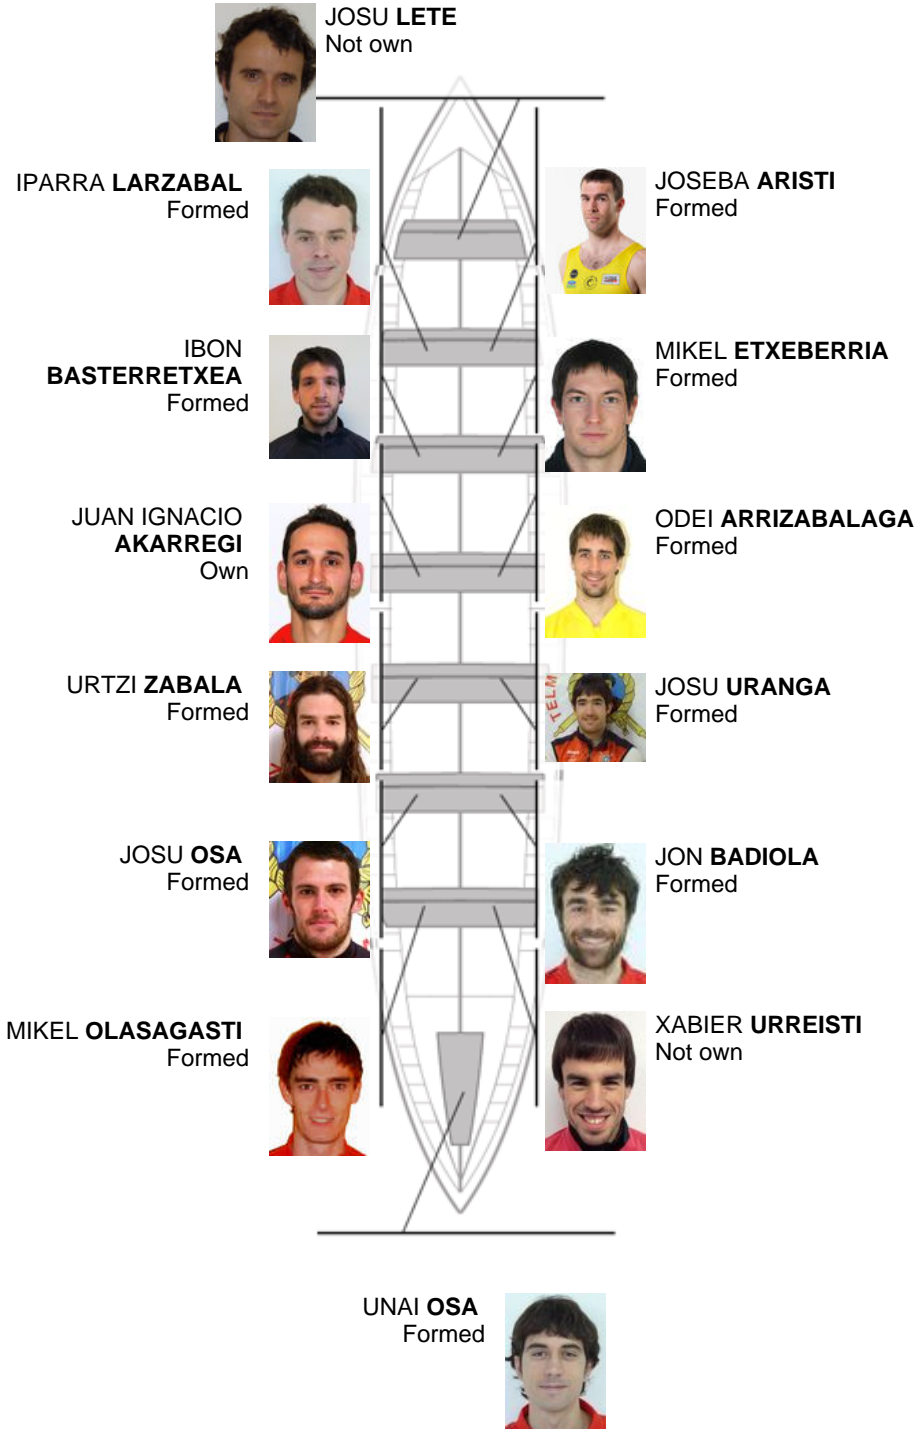

	Club	Time	Dif.	%	Points
0	ZUMAIA	00:00,00			0

Coach  
SANTI  
ZABALETA

Delegate  
LUIS MARI  
GOIKOETXEA

Firma y sello

### Subtitutes

Rivera  
~~MANUEL~~  
~~ZABAL~~  
Formed

Formed:11

Own: 1

Not own: 2