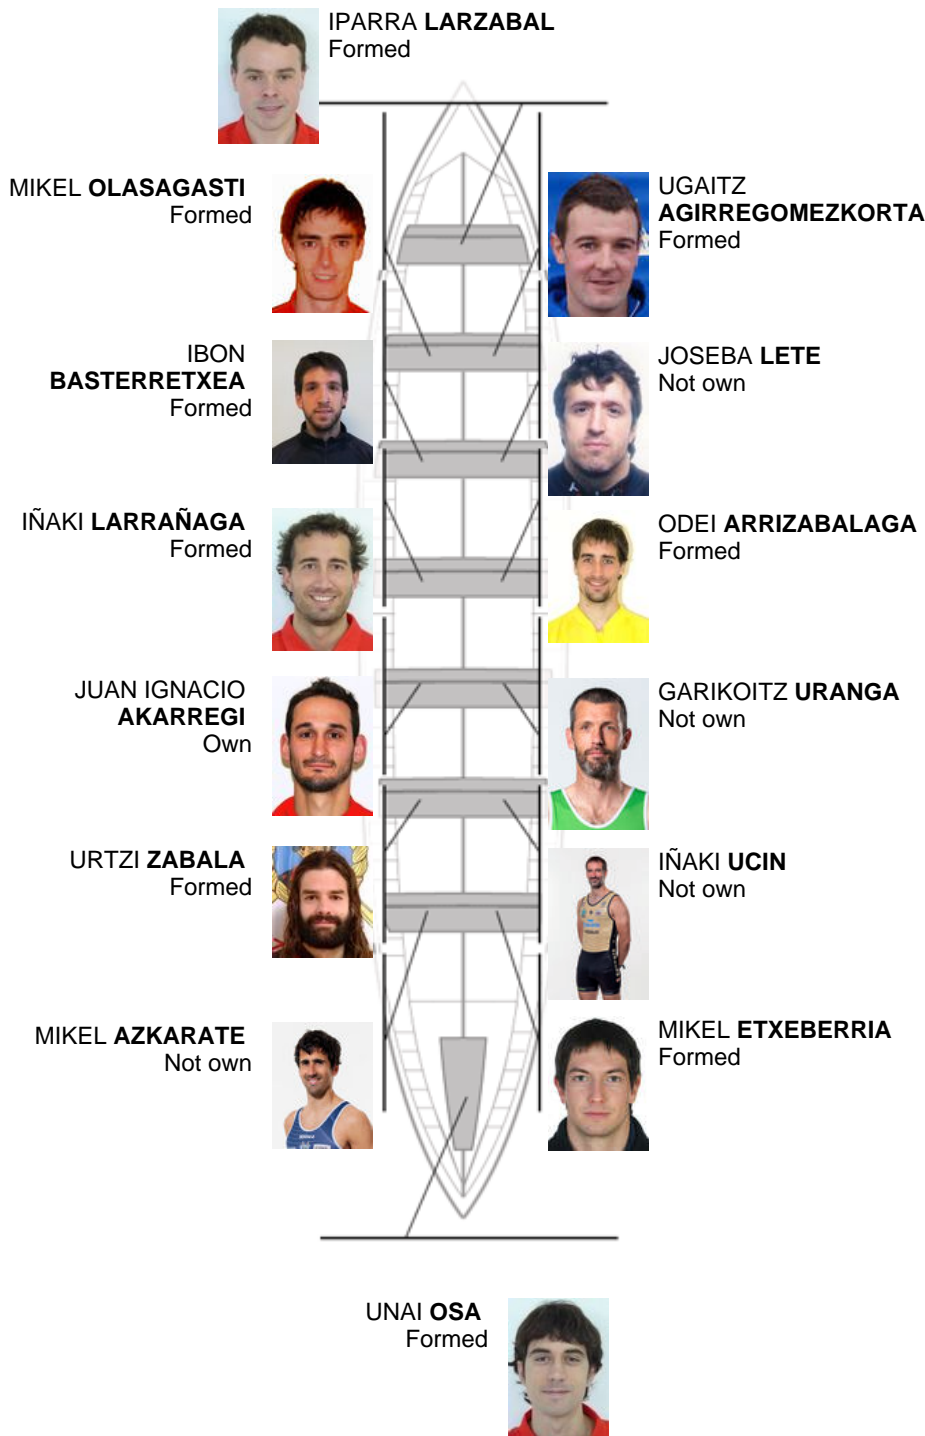

	Club	Time	Dif.	%	Points
10	ZUMAIA	19:57,06	00:42.01	103.63%	3

Coach
Luis Mari
Olasagasti

Delegate
LUIS MARI
GOIKOETXEA

Firma y sello

Subtitutes

Skipper
JOKIN GUBERRO
Boatman

Formed:9
Own: 1
Not own: 4