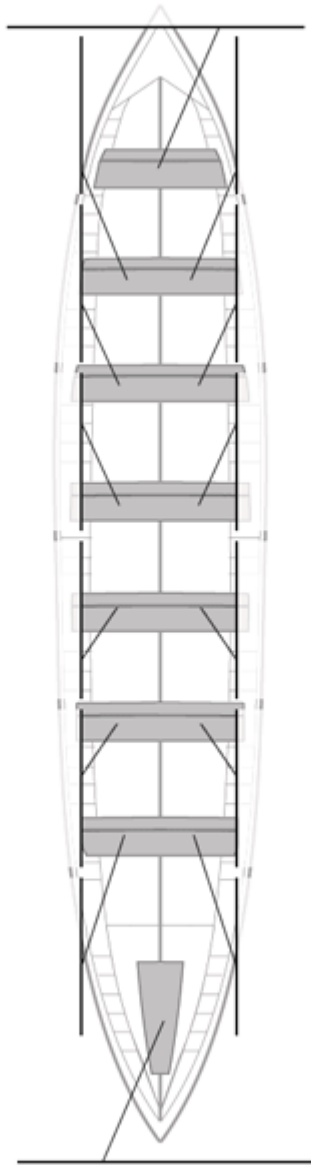

09-25-2005 / **Play Off Ascenso ACT J2 - Play-off**

	Club	Time	Dif.	%	Points
2	ZUMAIA	20:11,10	00:19,66	101.65%	3

Image not found or type unknown

Coach

Image not found or type unknown

Delegate

Firma y sello

Subtitutes

Formed:

Own:

Not own:
