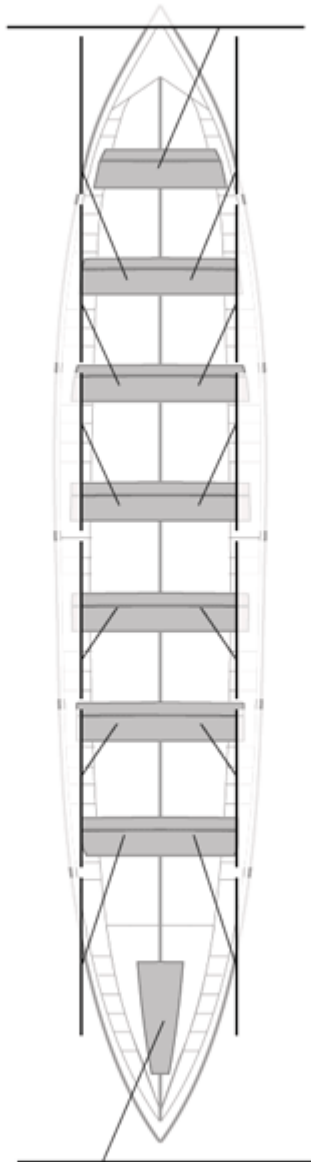

	Club	Temp	Dif	%	Points
8	ZARAUTZ GESALAGA-OKELAN	19:55,56	00:31,40	102.70%	5

Image not found or type unknown

Coach

Image not found or type unknown

Delegue

Firma y sello

### Supleánts

**Formé:**

**Prope:**

**Non prope:**