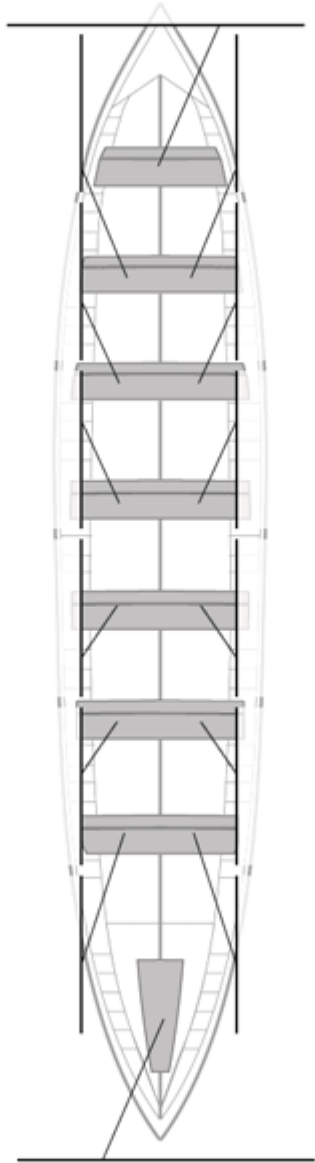

07-29-2006 / **Getxoko Estropaden XXVIII. Ikurriña - Scoring**

	<b>Club</b>	<b>Time</b>	<b>Dif.</b>	<b>%</b>	<b>Points</b>
9	ARKOTE OCCIDENT	20:40,78	00:48,15	104.04%	4

Image not found or type unknown

Coach

Image not found or type unknown

Delegate

Firma y sello

**Subtitutes**

**Formed:**

**Own:**

**Not own:**