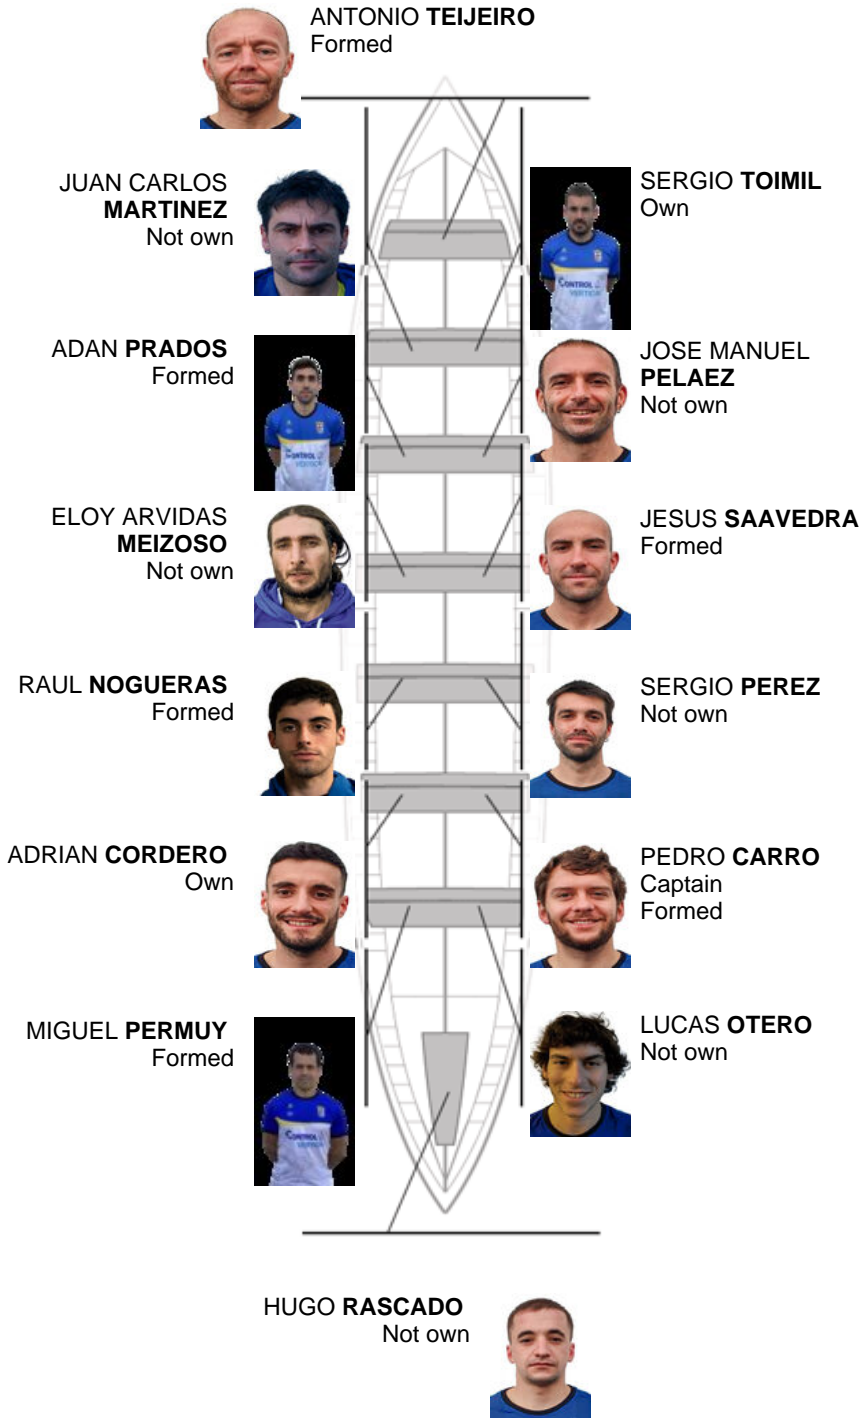

	Club	Time	Dif.	%	Points
5	CLUB DE REMO DE ARES	20:12,28	00:12.52	101.04%	4

Coach
JOSE MANUEL
PELAEZ BOTAS

Delegate
JOSE MANUEL
MONTERO VILAR

Firma y sello

Subtitutes

Subtitute
~~SAVEDRA~~
~~MEIZOSO~~
MAHIA
Not own
Formed