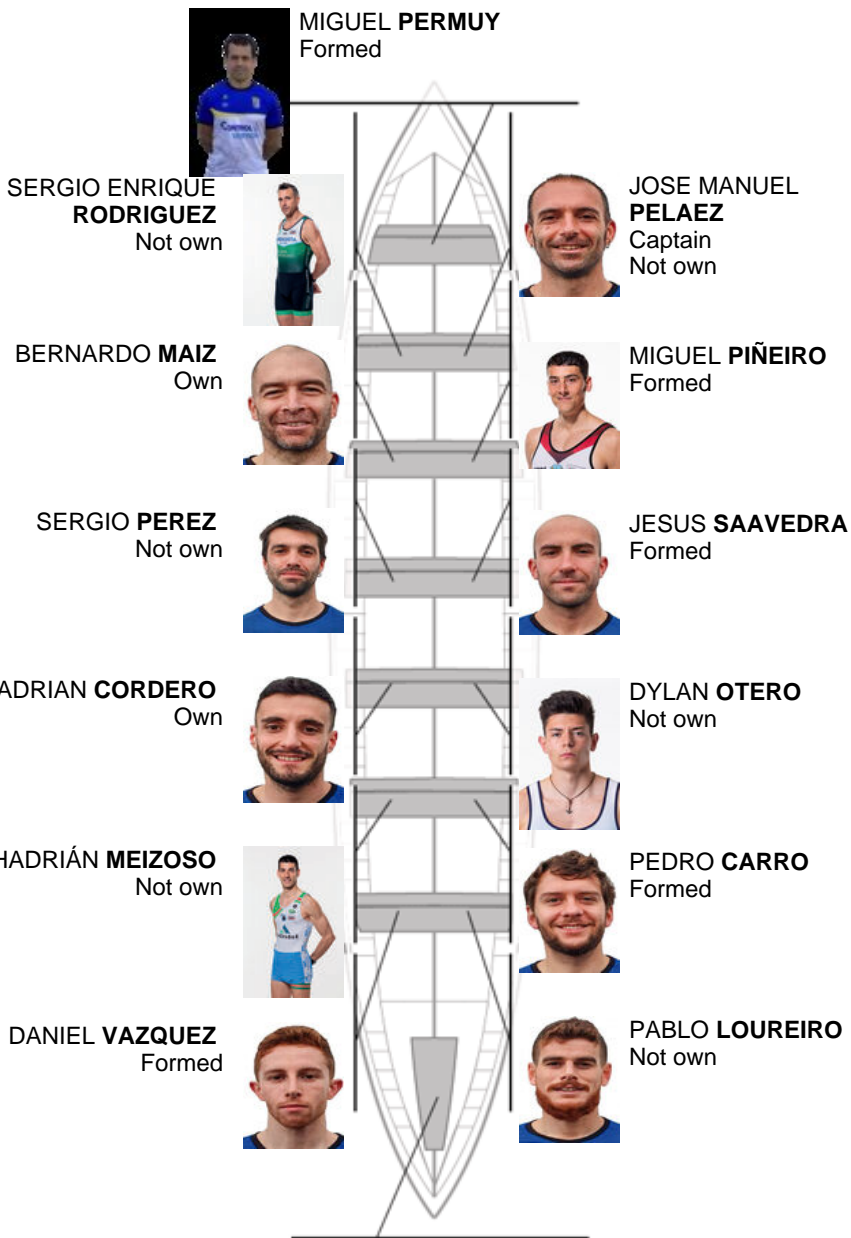

	Club	Time	Dif.	%	Points
10	CLUB DE REMO DE ARES	21:21,04	00:48.04	103.89%	3

Coach  
JOSE MANUEL  
PELAEZ BOTAS

Delegate  
JOSE MANUEL  
MONTERO VILAR

Firma y sello

**Subtitutes**

Rower  
~~BARRALES~~  
~~BARBERAN~~  
MEIZOSO  
~~RODRIGUEZ~~  
Not own