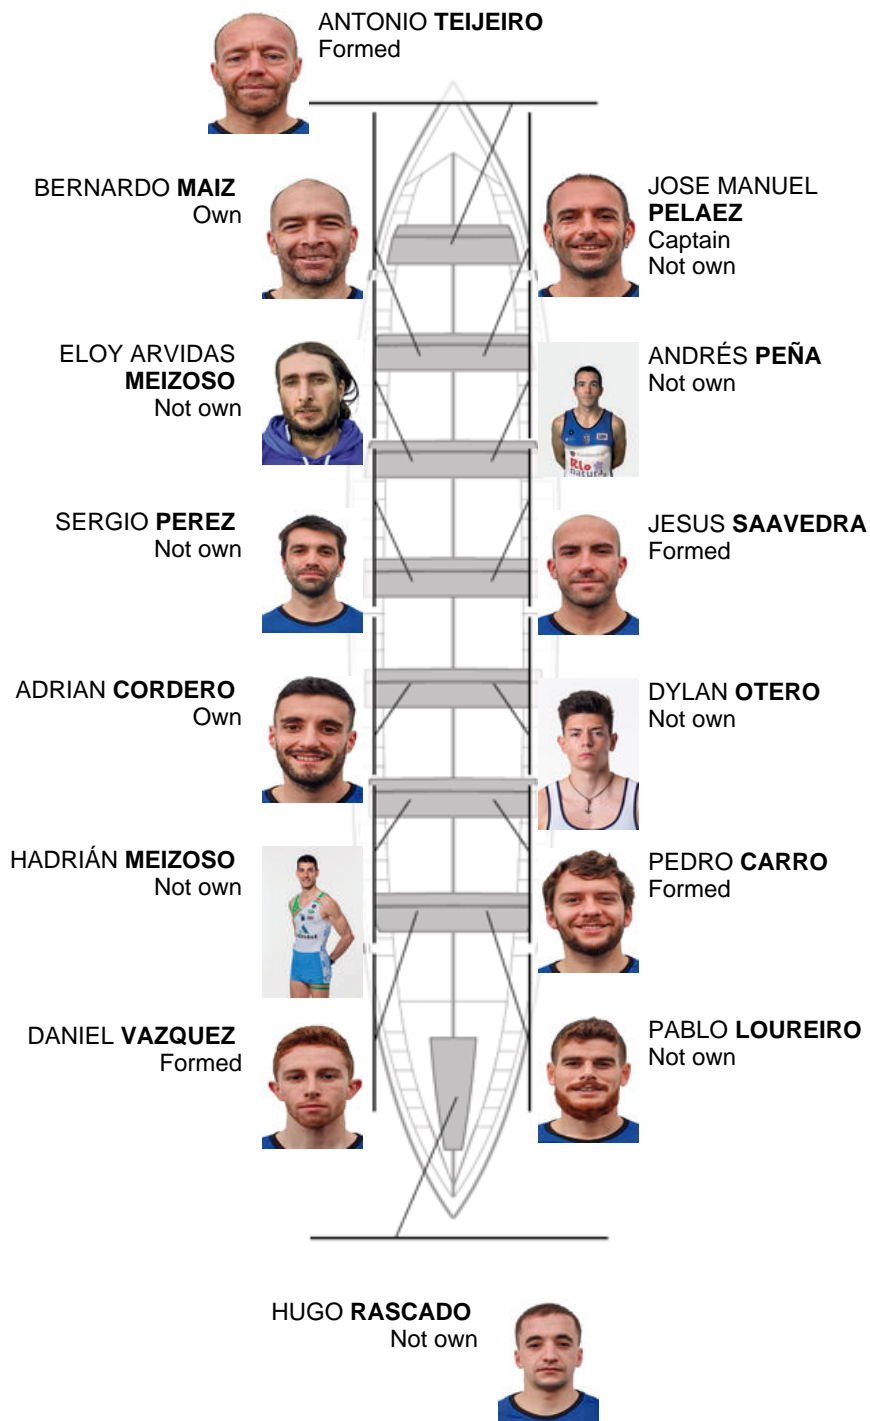

	Club	Time	Dif.	%	Points
11	CLUB DE REMO DE ARES	20:33,60	00:42.30	103.55%	2

Coach  
JOSE MANUEL  
PELAEZ BOTAS

Delegate  
JOSE MANUEL  
MONTERO VILAR

Firma y sello

### Subtitutes

Rower  
~~BERNARDO~~  
~~BERNARDO~~  
RODRIGUEZ  
Not own

Formed:4  
Own: 2  
Not own: 8