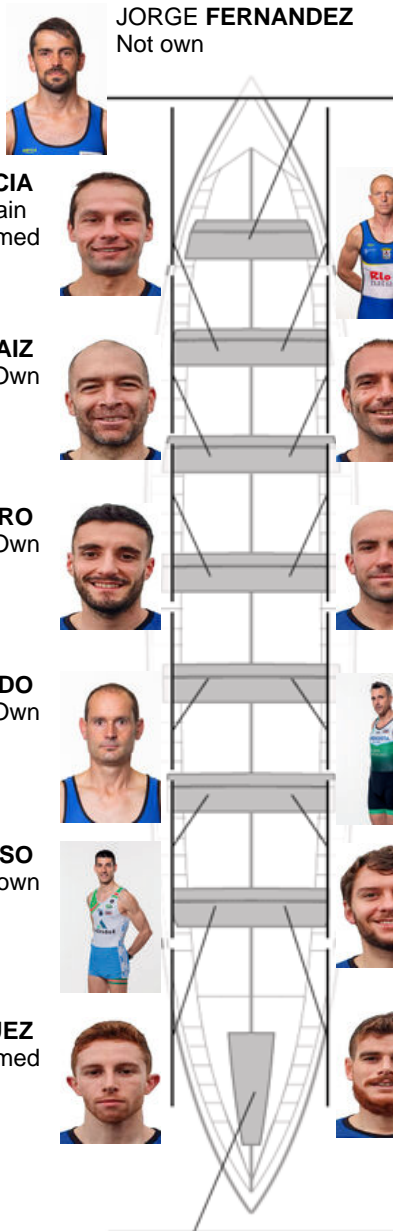

	Club	Time	Dif.	%	Points
7	CLUB DE REMO DE ARES	19:54,52	00:23.52	102.00%	6

Coach  
JOSE MANUEL  
PELAEZ BOTAS

Delegate  
JUAN MANUEL  
VIDAL GARCIA

Firma y sello

**Subtitutes**

Rower  
~~BERNARDO MAIZ~~  
~~REBORIDO~~  
Not own

**Formed:4**  
**Own: 3**  
**Not own: 7**