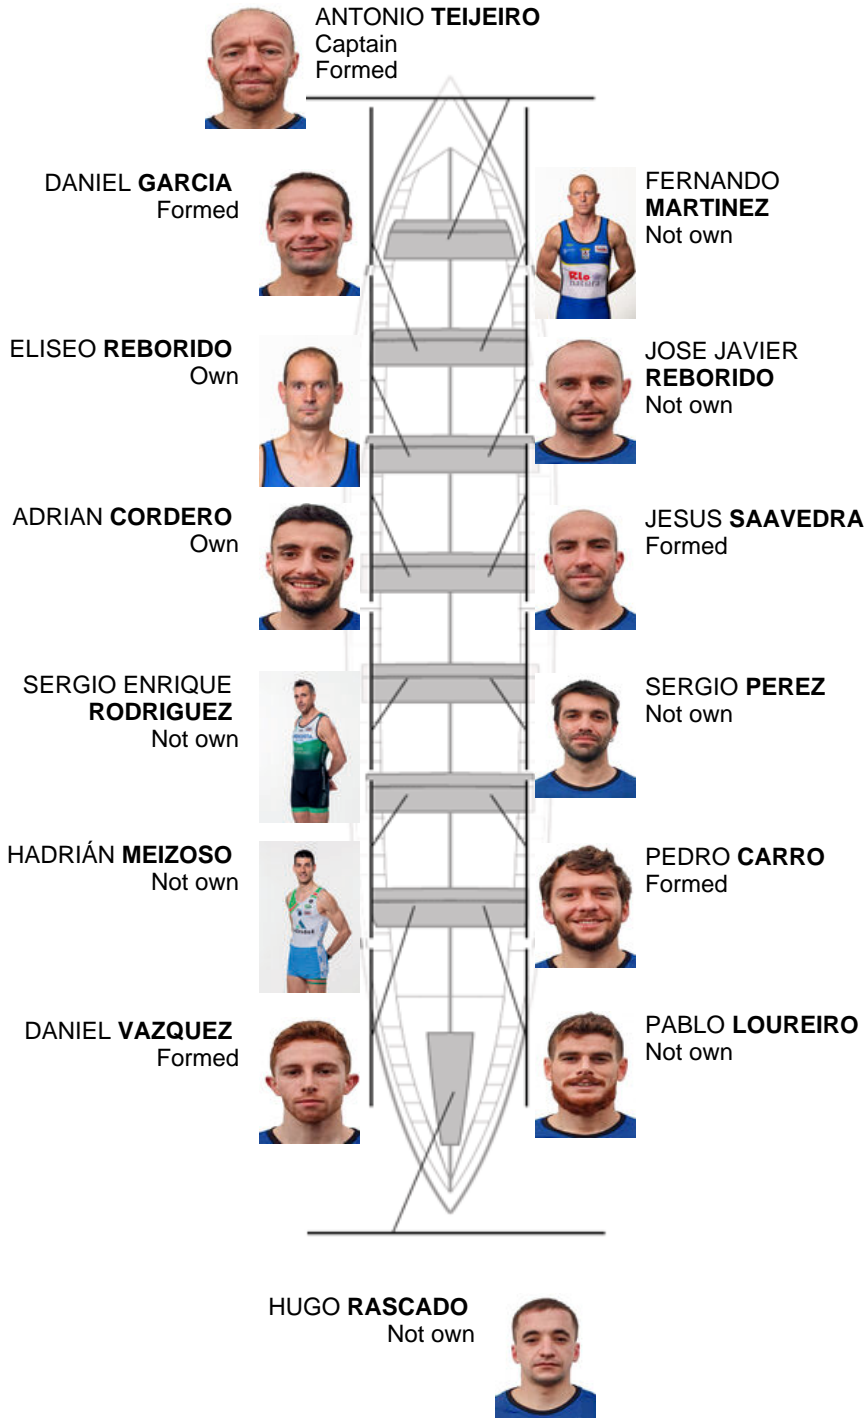

	Club	Time	Dif.	%	Points
8	CLUB DE REMO DE ARES	21:13,02	00:47.06	103.83%	5

Coach
JOSE MANUEL
PELAEZ BOTAS

Delegate
JUAN MANUEL
VIDAL GARCIA

Firma y sello

Subtitutes

Rower
~~BESSARDOEL~~
~~MEZOS~~
Not own

Formed:5
Own: 2
Not own: 7