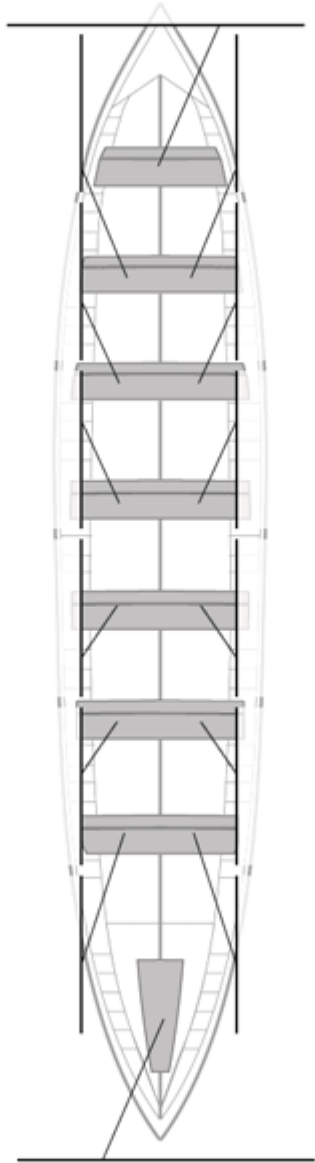

	Club	Temp	Dif	%	Points
3	BERMEO URDAIBAI	19:37,60	00:13,44	101.16%	10

Image not found or type unknown

Coach

Image not found or type unknown

Delegue

Firma y sello

Supleánts

Formé:

Prope:

Non prope: