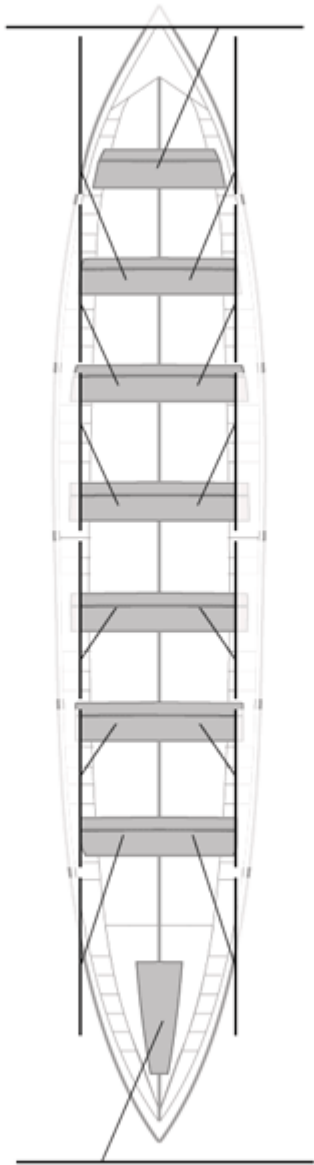

	Club	Temp	Dif	%	Points
1	BERMEO-URDAIBAI	21:35,08	&nbsp;	100,00%	12

Image not found or type unknown

Coach

Image not found or type unknown

Delegue

Firma y sello

**Supleánts**

**Formé:**

**Prope:**

**Non prope:**