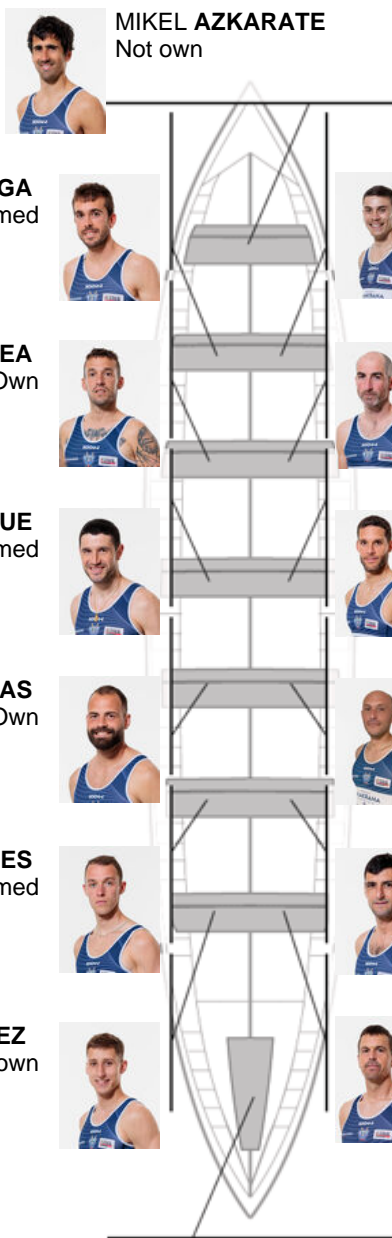

	Club	Time	Dif.	%	Points
1	BERMEO URDAIBAI	19:39,60		100.00%	12

Coach
IKER
ZABALA

Delegate
PATXI XABIER
KAREAGA RUIZ

Firma y sello

Subtitutes

RIKER
RISZVIU
R
CIZNERO
Not own
Formed

GORKA ARANBERRI
Captain
Not own

Formed:3
Own: 5
Not own: 6