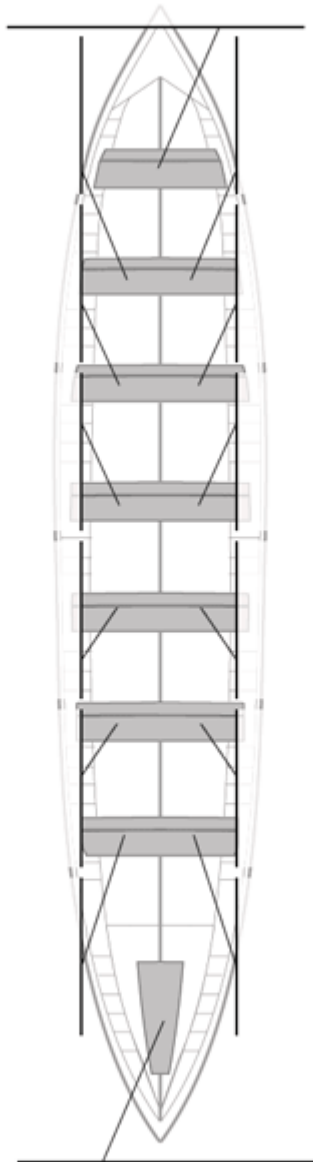

	Club	Tempo	A favor	%	Puntos
11	SAN JUAN CMO Valves	21:48,05	01:15,40	106.12%	2

Image not found or type unknown

Adestrador

Image not found or type unknown

Delegado

Firma e sello

Suplentes

Canteirns: