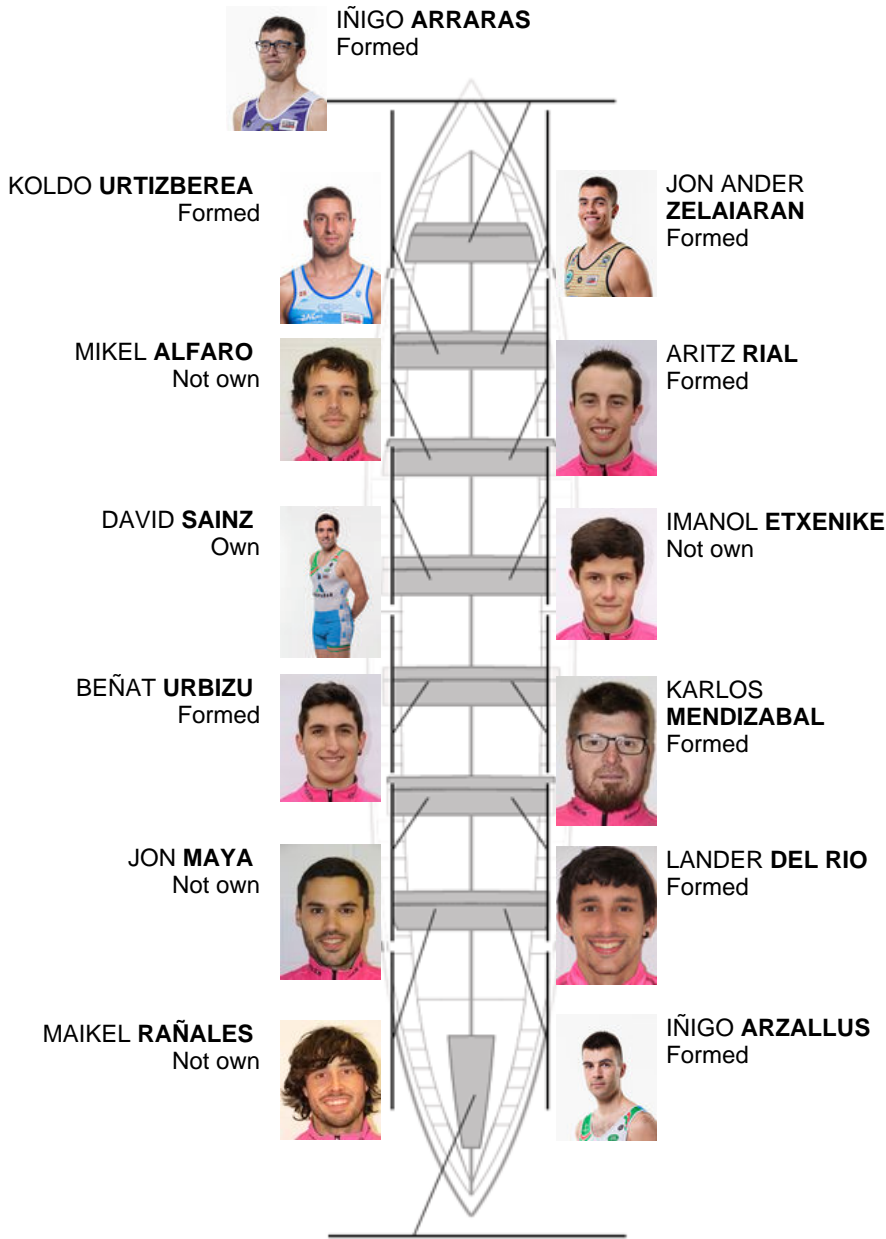

	Club	Time	Dif.	%	Points
12	SAN JUAN CMO Valves	20:30,30	01:01.30	105.24%	1

Coach
JUAN MARI
ETXABE

Delegate
XABIER
ARRARAS

Firma y sello

Subtitutes

Ripper
~~XABIER~~
~~EXTEBARRIA~~
Not own

Formed: 8
Own: 1
Not own: 5