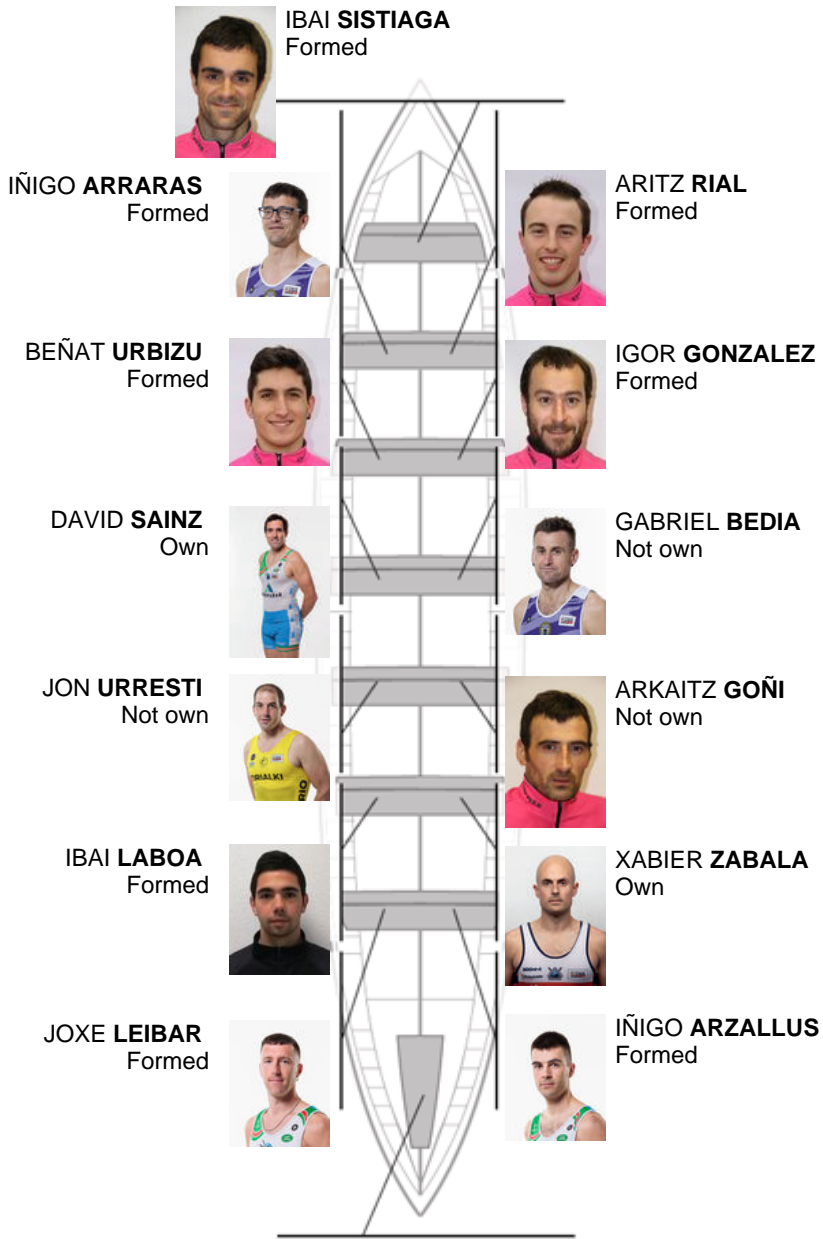

09-17-2017 / XLVII GP - XLIII Bandera El Corte Inglés - Scoring

	Club	Time	Dif.	%	Points
7	SAN JUAN CMO Valves	19:56,20	00:46.10	104.00%	6

Coach
JUAN MARI
ETXABE

Delegate
XABIER
ARRARAS

Firma y sello

Subtitutes

Rower
~~ENIKO MENDIZ~~
ENIKO MENDIZ
Not own

Formed:9
Own: 2
Not own: 3

ENDIKA PEREZ
Captain
Formed