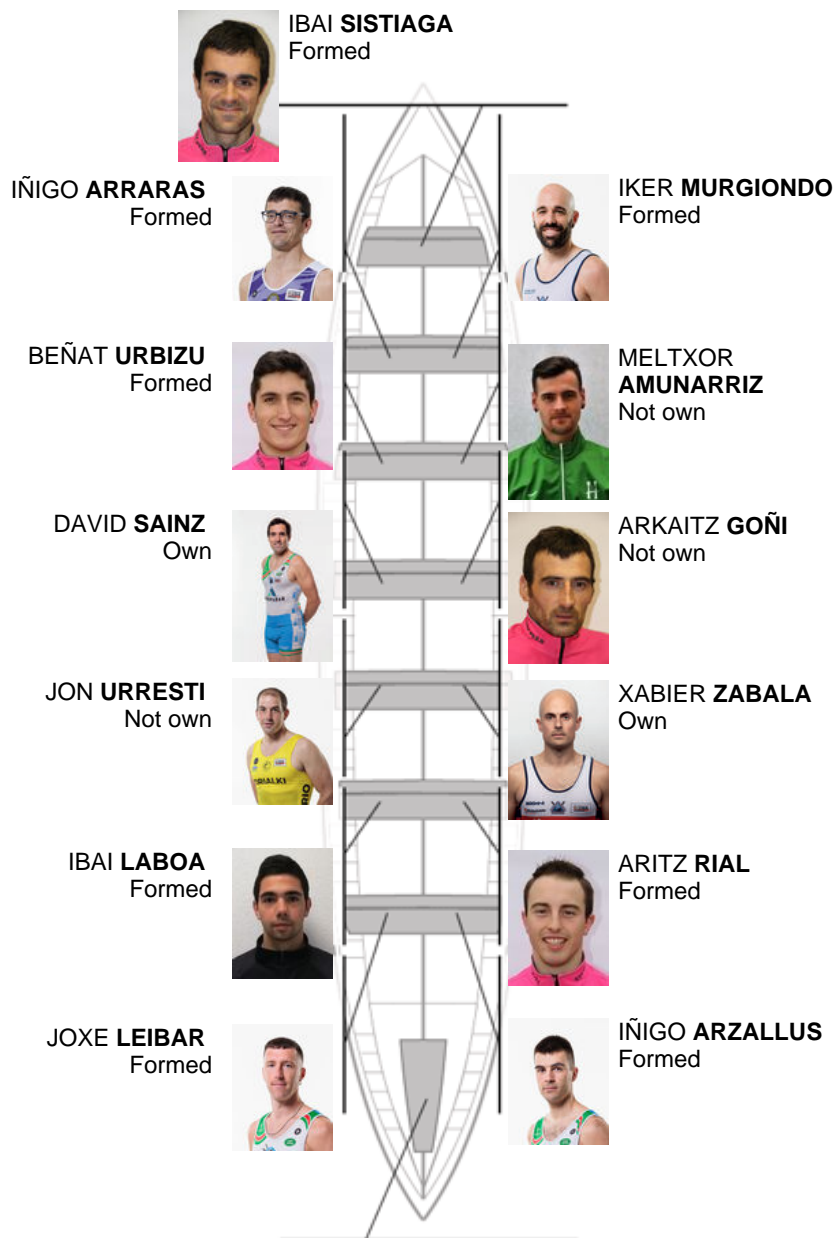

08-13-2017 / XXXIII. Ondarroako Bandera - Cikautxo Sari Nagusia - Scoring

	Club	Time	Dif.	%	Points
6	SAN JUAN CMO Valves	20:20,52	00:25.40	102.12%	7

Coach
JUAN MARI
ETXABE

Delegate
XABIER
ARRARAS

Firma y sello

Subtitutes

Rower
~~ASIER ELIZALDE~~
~~ASIER ELIZALDE~~

Not used

Formed:9

Own: 2

Not own: 3

ENDIKA PEREZ
Captain
Formed